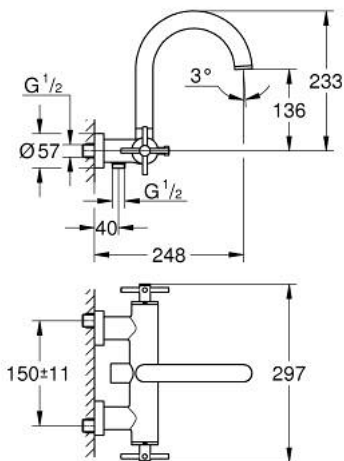

25 010 GL3 ATRIO BATH MIXER 1/2"

PRODUCT DESCRIPTION

- Colour: cool sunrise
- wall mounted
- ceramic headparts 1/2", 90°
- GROHE LongLife finish
- automatic diverter: bath/shower
- tubular spout
- with stop limiter
- mousseur
- integrated non-return valves in the shower outlet 1/2"
- covered S-unions
- protected against backflow
- without shower set
- with cross handles
- Two different sets of caps included. One set with "H" and "C" marking, one set without marking.