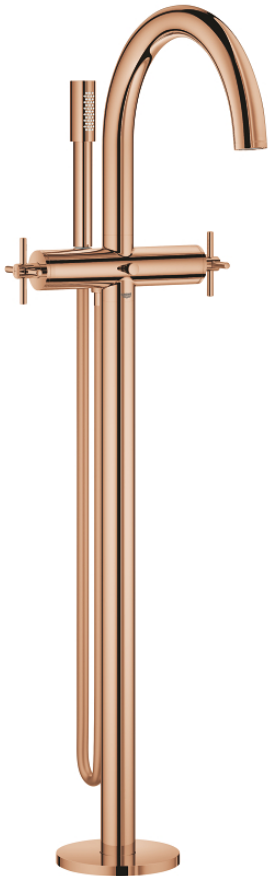

25 044 DA3 **ATRIO BATH MIXER 1/2"**

PRODUCT DESCRIPTION

- Colour: warm sunset
- floor-mounted installation with high pillar unions (765 mm)
- for use with rough-in set 45 984 001
- without rough-in set (sold separately)
- ceramic headparts 1/2", 90°
- GROHE LongLife finish
- automatic diverter: bath/shower
- spout with mousseur
- projection 301 mm
- integrated non-return valve in the shower outlet 1/2"
- hand shower Rainshower Aqua Stick (26 465)
- with shower holder
- Silverflex shower hose 1250 mm 1/2" x 1/2" (28 362)
- protected against backflow
- with cross handles
- Two different sets of caps included. One set with "H" and "C" marking, one set without marking.