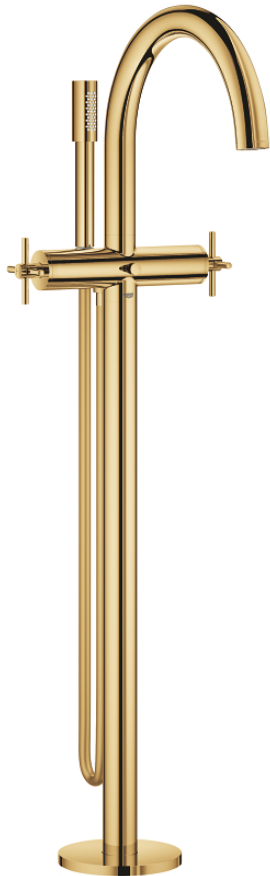

## 25 044 GL3 ATRIO BATH MIXER 1/2"

### PRODUCT DESCRIPTION

- Colour: cool sunrise
- floor-mounted installation with high pillar unions (765 mm)
- for use with rough-in set 45 984 001
- without rough-in set (sold separately)
- ceramic headparts 1/2", 90°
- GROHE LongLife finish
- automatic diverter: bath/shower
- spout with mousseur
- projection 301 mm
- integrated non-return valve in the shower outlet 1/2"
- hand shower Rainshower Aqua Stick (26 465)
- with shower holder
- Silverflex shower hose 1250 mm 1/2" x 1/2" (28 362)
- protected against backflow
- with cross handles
- Two different sets of caps included. One set with "H" and "C" marking, one set without marking.