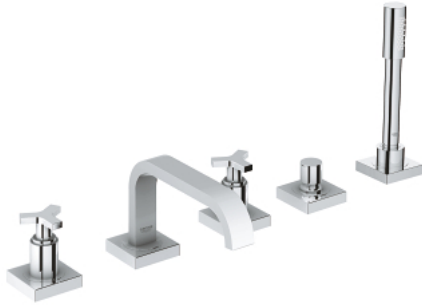

25 083 001 ALLURE FIVE-HOLE BATH COMBINATION

PRODUCT DESCRIPTION

- Colour: chrome
- Carbodur ceramic headparts 1/2", 180°
- GROHE LongLife finish
- bath spout 8 1/4" without diverter
- hand shower Rainshower Aqua 6.5 l/min
- shower hose
- shower hose 2000 mm
- 2000 mm

25 083 001 ALLURE FIVE-HOLE BATH COMBINATION

SPARE PARTS, november 2016 – now

- 1: Replacement handle connection kit (Spare part-nr. 45605000)
- 2: Extension for spindle (Spare part-nr. 45607000)
- 3: Sealing washer (Spare part-nr. 48046000)
- 4: Extension set, 80 mm (Spare part-nr. 45202000)
- 5: Ceramic headpart 3/4" (Spare part-nr. 45888000)
- 6: Ceramic headpart 3/4" (Spare part-nr. 45887000)
- 7: Replacement kit for shank fastening (Spare part-nr. 45444000)
- 8: Valve seat 3/4" (Spare part-nr. 45345000)
- 9: Replacement kit for shank fastening (Spare part-nr. 45163000)
- 10: Diverter knob (Spare part-nr. 46585000)
- 11: Diverter (Spare part-nr. 45443000)
- 11.1: Sealing washer $\varnothing 6 \times \varnothing 2$ (Spare part-nr. 0128300M)
- 11.2: Sealing washer (Spare part-nr. 0120500M)
- 12: Non-return valve (Spare part-nr. 08565000)
- 13: Dirt strainer (Spare part-nr. 0700200M)
- 14: Cone nut (Spare part-nr. 08864000)
- 15: Metal shower hose (Spare part-nr. 28146000)