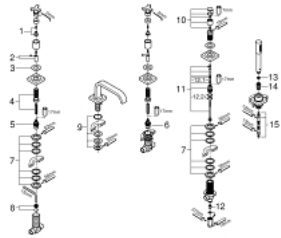

25 083 001 ALLURE FIVE-HOLE BATH COMBINATION

PRODUCT DESCRIPTION

- Colour: chrome
- Carbodur ceramic headparts 1/2", 180°
- GROHE LongLife finish
- bath spout 8 1/4" without diverter
- hand shower Rainshower Aqua 6.5 l/min
- shower hose
- shower hose 2000 mm
- 2000 mm

25 083 001 ALLURE FIVE-HOLE BATH COMBINATION

SPARE PARTS, november 2016 – now

- 1: Replacement handle connection kit (Spare part-nr. 45605000)
- 2: Extension for spindle (Spare part-nr. 45607000)
- 3: Sealing washer (Spare part-nr. 48046000)
- 4: Extension set, 80 mm (Spare part-nr. 45202000)
- 5: Ceramic headpart 3/4" (Spare part-nr. 45888000)
- 6: Ceramic headpart 3/4" (Spare part-nr. 45887000)
- 7: Replacement kit for shank fastening (Spare part-nr. 45444000)
- 8: Valve seat 3/4" (Spare part-nr. 45345000)
- 9: Replacement kit for shank fastening (Spare part-nr. 45163000)
- 10: Diverter knob (Spare part-nr. 46585000)
- 11: Diverter (Spare part-nr. 45443000)
- 11.1: Sealing washer $\varnothing 6 \times \varnothing 2$ (Spare part-nr. 0128300M)
- 11.2: Sealing washer (Spare part-nr. 0120500M)
- 12: Non-return valve (Spare part-nr. 08565000)
- 13: Dirt strainer (Spare part-nr. 0700200M)
- 14: Cone nut (Spare part-nr. 08864000)
- 15: Metal shower hose (Spare part-nr. 28146000)