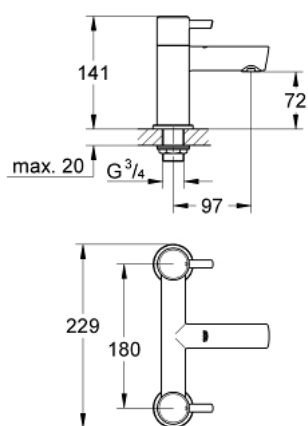

25 102 000 **CONCETTO TWO-HANDLE BATH FILLER 1/2"**

**PRODUCT DESCRIPTION**

- Colour: chrome
- pillar installation
- metal handles
- GROHE Long-Life headpart 3/4"
- GROHE LongLife finish
- recommended pressure 0.2 - 5.0 bar

## 25 102 000 **CONCETTO TWO-HANDLE BATH FILLER 1/2"**

### **SPARE PARTS**, december 2009 – now

- 1: Concetto handle red (Spare part-nr. 48033000)
- 1.1: Replacement handle connection kit (Spare part-nr. 45186000)
- 1.1.1: O-ring  $\varnothing 18.2 \times \varnothing 1.7$  (Spare part-nr. 0392400M)
- 2: Concetto handle blue (Spare part-nr. 48034000)
- 2.1: Replacement handle connection kit (Spare part-nr. 45186000)
- 3: Ceramic headpart 3/4" (Spare part-nr. 45887000)
- 4: Ceramic headpart 3/4" (Spare part-nr. 45888000)
- 5: Flow straightener (Spare part-nr. 46162000)
- 6: Replacement kit for shank fastening (Spare part-nr. 45163000)