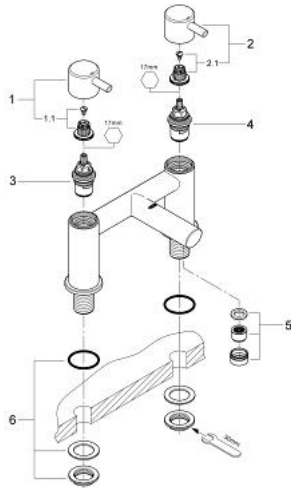

25 102 000 **CONCETTO TWO-HANDLE BATH FILLER 1/2"**

**PRODUCT DESCRIPTION**

- Colour: chrome
- pillar installation
- metal handles
- GROHE Long-Life headpart 3/4"
- GROHE LongLife finish
- recommended pressure 0.2 - 5.0 bar

## 25 102 000 **CONCETTO TWO-HANDLE BATH FILLER 1/2"**

### **SPARE PARTS**, december 2009 – now

- 1: Concetto handle red (Spare part-nr. 48033000)
- 1.1: Replacement handle connection kit (Spare part-nr. 45186000)
- 1.1.1: O-ring  $\varnothing 18.2 \times \varnothing 1.7$  (Spare part-nr. 0392400M)
- 2: Concetto handle blue (Spare part-nr. 48034000)
- 2.1: Replacement handle connection kit (Spare part-nr. 45186000)
- 3: Ceramic headpart 3/4" (Spare part-nr. 45887000)
- 4: Ceramic headpart 3/4" (Spare part-nr. 45888000)
- 5: Flow straightener (Spare part-nr. 46162000)
- 6: Replacement kit for shank fastening (Spare part-nr. 45163000)