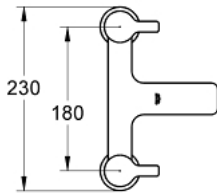

25 104 000 **LINEARE TWO-HANDLE BATH FILLER 1/2"**

PRODUCT DESCRIPTION

- Colour: chrome
- pillar installation
- metal handles
- GROHE Long-Life headpart 3/4"
- recommended pressure 0.2 - 5.0 bar
- GROHE LongLife finish

25 104 000 LINEARE TWO-HANDLE BATH FILLER 1/2"

SPARE PARTS, december 2009 – now

- 1: Lineare handle red (Spare part-nr. 48036000)
- 1.1: Replacement handle connection kit (Spare part-nr. 45186000)
- 1.1.1: O-ring $\varnothing 18.2 \times \varnothing 1.7$ (Spare part-nr. 0392400M)
- 2: Lineare handle blue (Spare part-nr. 48037000)
- 2.1: Replacement handle connection kit (Spare part-nr. 45186000)
- 4: Ceramic headpart 3/4" (Spare part-nr. 45887000)
- 4: Ceramic headpart 3/4" (Spare part-nr. 45888000)
- 5: Flow straightener (Spare part-nr. 46164000)
- 6: Replacement kit for shank fastening (Spare part-nr. 45163000)