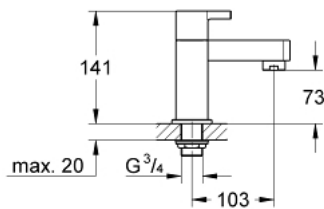

25 104 000 **LINEARE TWO-HANDLE BATH FILLER 1/2"**

PRODUCT DESCRIPTION

- Colour: chrome
- pillar installation
- metal handles
- GROHE Long-Life headpart 3/4"
- recommended pressure 0.2 - 5.0 bar
- GROHE LongLife finish

25 104 000 LINEARE TWO-HANDLE BATH FILLER 1/2"

SPARE PARTS, december 2009 – now

- 1: Lineare handle red (Spare part-nr. 48036000)
- 1.1: Replacement handle connection kit (Spare part-nr. 45186000)
- 1.1.1: O-ring $\varnothing 18.2 \times \varnothing 1.7$ (Spare part-nr. 0392400M)
- 2: Lineare handle blue (Spare part-nr. 48037000)
- 2.1: Replacement handle connection kit (Spare part-nr. 45186000)
- 4: Ceramic headpart 3/4" (Spare part-nr. 45887000)
- 4: Ceramic headpart 3/4" (Spare part-nr. 45888000)
- 5: Flow straightener (Spare part-nr. 46164000)
- 6: Replacement kit for shank fastening (Spare part-nr. 45163000)