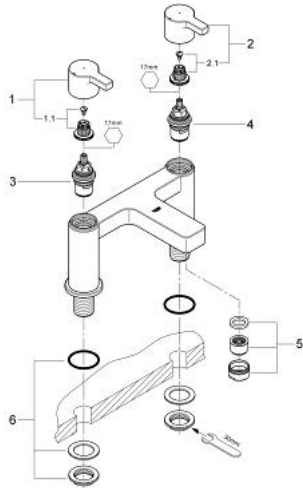

25 104 000 **LINEARE TWO-HANDLE BATH FILLER 1/2"**

PRODUCT DESCRIPTION

- Colour: chrome
- pillar installation
- metal handles
- GROHE Long-Life headpart 3/4"
- recommended pressure 0.2 - 5.0 bar
- GROHE LongLife finish

25 104 000 LINEARE TWO-HANDLE BATH FILLER 1/2"

SPARE PARTS, december 2009 – now

- 1: Lineare handle red (Spare part-nr. 48036000)
- 1.1: Replacement handle connection kit (Spare part-nr. 45186000)
- 1.1.1: O-ring $\varnothing 18.2 \times \varnothing 1.7$ (Spare part-nr. 0392400M)
- 2: Lineare handle blue (Spare part-nr. 48037000)
- 2.1: Replacement handle connection kit (Spare part-nr. 45186000)
- 4: Ceramic headpart 3/4" (Spare part-nr. 45887000)
- 4: Ceramic headpart 3/4" (Spare part-nr. 45888000)
- 5: Flow straightener (Spare part-nr. 46164000)
- 6: Replacement kit for shank fastening (Spare part-nr. 45163000)