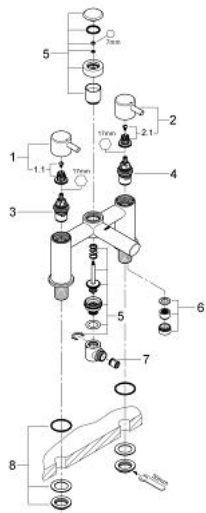

25 109 000 **CONCETTO TWO-HANDLED BATH/SHOWER MIXER 1/2"**

PRODUCT DESCRIPTION

- Colour: chrome
- pillar installation
- metal handles
- GROHE Long-Life headpart 3/4"
- automatic diverter: bath/shower
- integrated non-return valve in the shower outlet 1/2"
- GROHE LongLife finish

25 109 000 **CONCETTO TWO-HANDLED BATH/SHOWER MIXER ½"**

SPARE PARTS, december 2009 – now

- 1: Concetto handle red (Spare part-nr. 48033000)
- 1.1: Replacement handle connection kit (Spare part-nr. 45186000)
- 1.1.1: O-ring Ø 18.2 x Ø 1.7 (Spare part-nr. 0392400M)
- 2: Concetto handle blue (Spare part-nr. 48034000)
- 2.1: Replacement handle connection kit (Spare part-nr. 45186000)
- 3: Ceramic headpart 3/4" (Spare part-nr. 45887000)
- 4: Ceramic headpart 3/4" (Spare part-nr. 45888000)
- 5: Replacement kit for rotary valve (Spare part-nr. 48035000)
- 6: Flow straightener (Spare part-nr. 46162000)
- 7: Non-return valve (Spare part-nr. 08565000)
- 8: Replacement kit for shank fastening (Spare part-nr. 45163000)