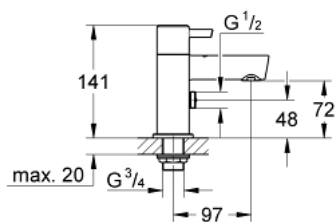

25 109 000 **CONCETTO TWO-HANDLED BATH/SHOWER MIXER 1/2"**

PRODUCT DESCRIPTION

- Colour: chrome
- pillar installation
- metal handles
- GROHE Long-Life headpart 3/4"
- automatic diverter: bath/shower
- integrated non-return valve in the shower outlet 1/2"
- GROHE LongLife finish

25 109 000 **CONCETTO TWO-HANDLED BATH/SHOWER MIXER ½"**

SPARE PARTS, december 2009 – now

- 1: Concetto handle red (Spare part-nr. 48033000)
- 1.1: Replacement handle connection kit (Spare part-nr. 45186000)
- 1.1.1: O-ring Ø 18.2 x Ø 1.7 (Spare part-nr. 0392400M)
- 2: Concetto handle blue (Spare part-nr. 48034000)
- 2.1: Replacement handle connection kit (Spare part-nr. 45186000)
- 3: Ceramic headpart 3/4" (Spare part-nr. 45887000)
- 4: Ceramic headpart 3/4" (Spare part-nr. 45888000)
- 5: Replacement kit for rotary valve (Spare part-nr. 48035000)
- 6: Flow straightener (Spare part-nr. 46162000)
- 7: Non-return valve (Spare part-nr. 08565000)
- 8: Replacement kit for shank fastening (Spare part-nr. 45163000)