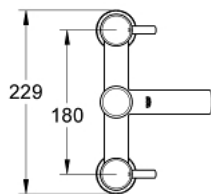

25 109 000 **CONCETTO TWO-HANDLED BATH/SHOWER MIXER 1/2"**

PRODUCT DESCRIPTION

- Colour: chrome
- pillar installation
- metal handles
- GROHE Long-Life headpart 3/4"
- automatic diverter: bath/shower
- integrated non-return valve in the shower outlet 1/2"
- GROHE LongLife finish

25 109 000 **CONCETTO TWO-HANDLED BATH/SHOWER MIXER ½"**

SPARE PARTS, december 2009 – now

- 1: Concetto handle red (Spare part-nr. 48033000)
- 1.1: Replacement handle connection kit (Spare part-nr. 45186000)
- 1.1.1: O-ring Ø 18.2 x Ø 1.7 (Spare part-nr. 0392400M)
- 2: Concetto handle blue (Spare part-nr. 48034000)
- 2.1: Replacement handle connection kit (Spare part-nr. 45186000)
- 3: Ceramic headpart 3/4" (Spare part-nr. 45887000)
- 4: Ceramic headpart 3/4" (Spare part-nr. 45888000)
- 5: Replacement kit for rotary valve (Spare part-nr. 48035000)
- 6: Flow straightener (Spare part-nr. 46162000)
- 7: Non-return valve (Spare part-nr. 08565000)
- 8: Replacement kit for shank fastening (Spare part-nr. 45163000)