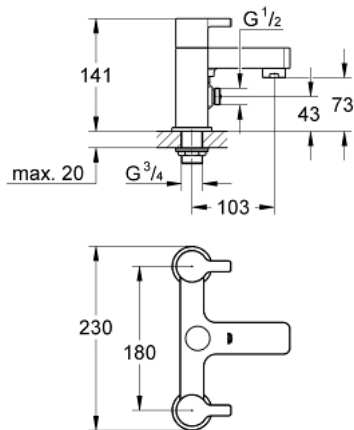

25 113 000 **LINEARE TWO-HANDED BATH/SHOWER MIXER 1/2"**

PRODUCT DESCRIPTION

- Colour: chrome
- pillar installation
- metal handles
- GROHE Long-Life headpart 3/4"
- automatic diverter: bath/shower
- integrated non-return valves in the shower outlet 1/2"
- recommended pressure 0.2 - 5.0 bar
- GROHE LongLife finish

25 113 000 LINEARE TWO-HANDLED BATH/SHOWER MIXER ½"

SPARE PARTS, december 2009 – now

- 1: Lineare handle red (Spare part-nr. 48036000)
- 1.1: Replacement handle connection kit (Spare part-nr. 45186000)
 - 1.1.1: O-ring Ø 18.2 x Ø 1.7 (Spare part-nr. 0392400M)
- 2: Lineare handle blue (Spare part-nr. 48037000)
- 2.1: Replacement handle connection kit (Spare part-nr. 45186000)
- 4: Ceramic headpart 3/4" (Spare part-nr. 45887000)
- 4: Ceramic headpart 3/4" (Spare part-nr. 45888000)
- 5: Replacement kit for rotary valve (Spare part-nr. 48038000)
- 6: Flow straightener (Spare part-nr. 46164000)
- 7: Non-return valve (Spare part-nr. 08565000)
- 8: Replacement kit for shank fastening (Spare part-nr. 45163000)