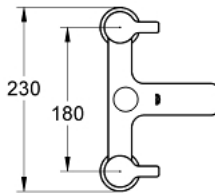

25 113 000 **LINEARE TWO-HANDED BATH/SHOWER MIXER 1/2"**

PRODUCT DESCRIPTION

- Colour: chrome
- pillar installation
- metal handles
- GROHE Long-Life headpart 3/4"
- automatic diverter: bath/shower
- integrated non-return valves in the shower outlet 1/2"
- recommended pressure 0.2 - 5.0 bar
- GROHE LongLife finish

25 113 000 LINEARE TWO-HANDLED BATH/SHOWER MIXER ½"

SPARE PARTS, december 2009 – now

- 1: Lineare handle red (Spare part-nr. 48036000)
- 1.1: Replacement handle connection kit (Spare part-nr. 45186000)
 - 1.1.1: O-ring Ø 18.2 x Ø 1.7 (Spare part-nr. 0392400M)
- 2: Lineare handle blue (Spare part-nr. 48037000)
- 2.1: Replacement handle connection kit (Spare part-nr. 45186000)
- 4: Ceramic headpart 3/4" (Spare part-nr. 45887000)
- 4: Ceramic headpart 3/4" (Spare part-nr. 45888000)
- 5: Replacement kit for rotary valve (Spare part-nr. 48038000)
- 6: Flow straightener (Spare part-nr. 46164000)
- 7: Non-return valve (Spare part-nr. 08565000)
- 8: Replacement kit for shank fastening (Spare part-nr. 45163000)