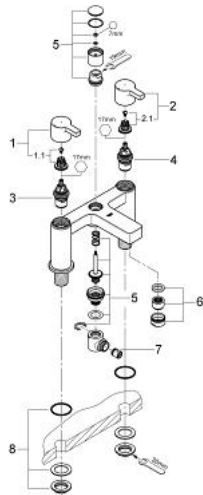

25 113 000 **LINEARE TWO-HANDED BATH/SHOWER MIXER 1/2"**

PRODUCT DESCRIPTION

- Colour: chrome
- pillar installation
- metal handles
- GROHE Long-Life headpart 3/4"
- automatic diverter: bath/shower
- integrated non-return valves in the shower outlet 1/2"
- recommended pressure 0.2 - 5.0 bar
- GROHE LongLife finish

25 113 000 LINEARE TWO-HANDLED BATH/SHOWER MIXER ½"

SPARE PARTS, december 2009 – now

- 1: Lineare handle red (Spare part-nr. 48036000)
- 1.1: Replacement handle connection kit (Spare part-nr. 45186000)
 - 1.1.1: O-ring Ø 18.2 x Ø 1.7 (Spare part-nr. 0392400M)
- 2: Lineare handle blue (Spare part-nr. 48037000)
- 2.1: Replacement handle connection kit (Spare part-nr. 45186000)
- 4: Ceramic headpart 3/4" (Spare part-nr. 45887000)
- 4: Ceramic headpart 3/4" (Spare part-nr. 45888000)
- 5: Replacement kit for rotary valve (Spare part-nr. 48038000)
- 6: Flow straightener (Spare part-nr. 46164000)
- 7: Non-return valve (Spare part-nr. 08565000)
- 8: Replacement kit for shank fastening (Spare part-nr. 45163000)