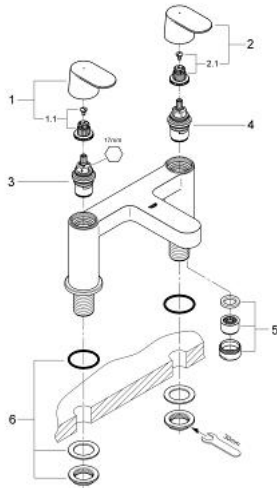

25 128 000 **EUROSMART COSMOPOLITAN TWO-HANDLE BATH FILLER 1/2"**

**PRODUCT DESCRIPTION**

- Colour: chrome
- pillar installation
- metal handles
- GROHE Long-Life headpart 3/4"
- GROHE LongLife finish
- min. recommended pressure 0.2 bar

## 25 128 000 EUROSMART COSMOPOLITAN TWO-HANDLE BATH FILLER 1/2"

### SPARE PARTS, november 2010 – now

- 1: Handle Eurosmart Cosmopolitan red (Spare part-nr. 48079000)
- 1.1: Replacement handle connection kit (Spare part-nr. 45186000)
- 1.1.1: O-ring  $\varnothing 18.2 \times \varnothing 1.7$  (Spare part-nr. 0392400M)
- 2: Handle Eurosmart Cosmopolitan blue (Spare part-nr. 48080000)
- 2.1: Replacement handle connection kit (Spare part-nr. 45186000)
- 3: Ceramic headpart 3/4" (Spare part-nr. 45887000)
- 4: Ceramic headpart 3/4" (Spare part-nr. 45888000)
- 5: Flow straightener (Spare part-nr. 46164000)
- 6: Replacement kit for shank fastening (Spare part-nr. 45163000)