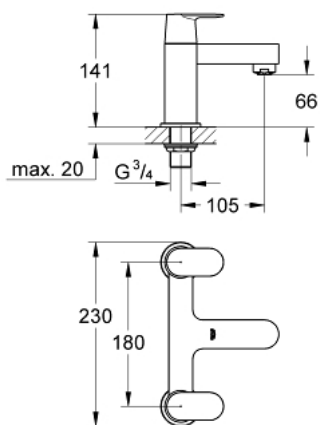

25 128 000 **EUROSMART COSMOPOLITAN TWO-HANDLE BATH FILLER 1/2"**

**PRODUCT DESCRIPTION**

- Colour: chrome
- pillar installation
- metal handles
- GROHE Long-Life headpart 3/4"
- GROHE LongLife finish
- min. recommended pressure 0.2 bar

## 25 128 000 EUROSMART COSMOPOLITAN TWO-HANDLE BATH FILLER 1/2"

### SPARE PARTS, november 2010 – now

- 1: Handle Eurosmart Cosmopolitan red (Spare part-nr. 48079000)
- 1.1: Replacement handle connection kit (Spare part-nr. 45186000)
- 1.1.1: O-ring  $\varnothing 18.2 \times \varnothing 1.7$  (Spare part-nr. 0392400M)
- 2: Handle Eurosmart Cosmopolitan blue (Spare part-nr. 48080000)
- 2.1: Replacement handle connection kit (Spare part-nr. 45186000)
- 3: Ceramic headpart 3/4" (Spare part-nr. 45887000)
- 4: Ceramic headpart 3/4" (Spare part-nr. 45888000)
- 5: Flow straightener (Spare part-nr. 46164000)
- 6: Replacement kit for shank fastening (Spare part-nr. 45163000)