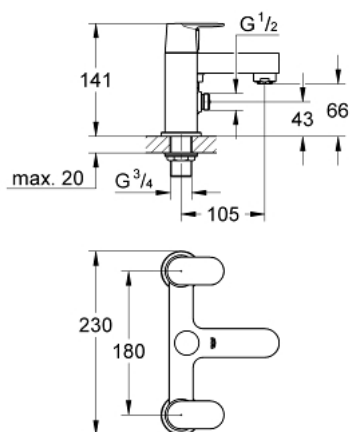

25 129 000 **EUROSMART COSMOPOLITAN TWO-HANDLED BATH/SHOWER MIXER 1/2"**

**PRODUCT DESCRIPTION**

- Colour: chrome
- pillar installation
- metal handles
- GROHE Long-Life headpart 3/4"
- automatic diverter: bath/shower
- integrated non-return valve in the shower outlet 1/2"
- GROHE LongLife finish
- min. recommended pressure 0.2 bar

## 25 129 000 EUROSMART COSMOPOLITAN TWO-HANDLED BATH/SHOWER MIXER ½"

### SPARE PARTS, november 2010 – now

- 1: Handle Eurosmart Cosmopolitan red (Spare part-nr. 48079000)
- 1.1: Replacement handle connection kit (Spare part-nr. 45186000)
- 1.1.1: O-ring Ø 18.2 x Ø 1.7 (Spare part-nr. 0392400M)
- 2: Handle Eurosmart Cosmopolitan blue (Spare part-nr. 48080000)
- 2.1: Replacement handle connection kit (Spare part-nr. 45186000)
- 3: Ceramic headpart 3/4" (Spare part-nr. 45887000)
- 4: Ceramic headpart 3/4" (Spare part-nr. 45888000)
- 5: Replacement kit for rotary valve (Spare part-nr. 48038000)
- 6: Flow straightener (Spare part-nr. 46164000)
- 7: Non-return valve (Spare part-nr. 08565000)
- 8: Replacement kit for shank fastening (Spare part-nr. 45163000)