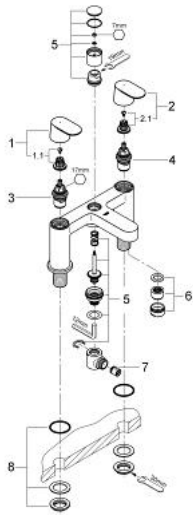

25 129 000 **EUROSMART COSMOPOLITAN TWO-HANDLED BATH/SHOWER MIXER 1/2"**

**PRODUCT DESCRIPTION**

- Colour: chrome
- pillar installation
- metal handles
- GROHE Long-Life headpart 3/4"
- automatic diverter: bath/shower
- integrated non-return valve in the shower outlet 1/2"
- GROHE LongLife finish
- min. recommended pressure 0.2 bar

## 25 129 000 EUROSMART COSMOPOLITAN TWO-HANDLED BATH/SHOWER MIXER ½"

### SPARE PARTS, november 2010 – now

- 1: Handle Eurosmart Cosmopolitan red (Spare part-nr. 48079000)
- 1.1: Replacement handle connection kit (Spare part-nr. 45186000)
- 1.1.1: O-ring Ø 18.2 x Ø 1.7 (Spare part-nr. 0392400M)
- 2: Handle Eurosmart Cosmopolitan blue (Spare part-nr. 48080000)
- 2.1: Replacement handle connection kit (Spare part-nr. 45186000)
- 3: Ceramic headpart 3/4" (Spare part-nr. 45887000)
- 4: Ceramic headpart 3/4" (Spare part-nr. 45888000)
- 5: Replacement kit for rotary valve (Spare part-nr. 48038000)
- 6: Flow straightener (Spare part-nr. 46164000)
- 7: Non-return valve (Spare part-nr. 08565000)
- 8: Replacement kit for shank fastening (Spare part-nr. 45163000)