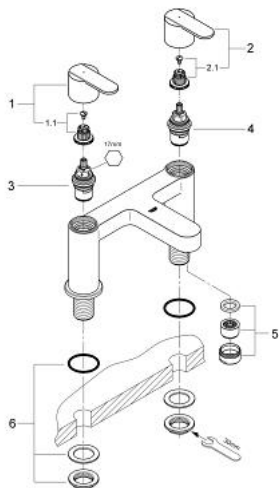

25 134 000 **GET TWO-HANDLE BATH FILLER 1/2"**

PRODUCT DESCRIPTION

- Colour: chrome
- pillar installation
- metal handles
- GROHE Long-Life headpart 3/4"
- GROHE LongLife finish

25 134 000 GET TWO-HANDLE BATH FILLER 1/2"

SPARE PARTS, november 2010 – now

- 1: Handle Get red (Spare part-nr. 48085000)
- 1.1: Replacement handle connection kit (Spare part-nr. 45186000)
- 1.1.1: O-ring $\varnothing 18.2 \times \varnothing 1.7$ (Spare part-nr. 0392400M)
- 2: Handle Get blue (Spare part-nr. 48086000)
- 2.1: Replacement handle connection kit (Spare part-nr. 45186000)
- 3: Ceramic headpart 3/4" (Spare part-nr. 45887000)
- 4: Ceramic headpart 3/4" (Spare part-nr. 45888000)
- 5: Flow straightener (Spare part-nr. 46164000)
- 6: Replacement kit for shank fastening (Spare part-nr. 45163000)