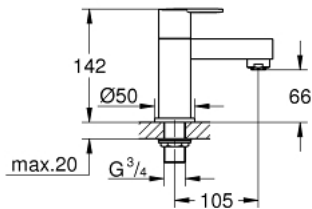

25 134 000 **GET TWO-HANDLE BATH FILLER 1/2"**

PRODUCT DESCRIPTION

- Colour: chrome
- pillar installation
- metal handles
- GROHE Long-Life headpart 3/4"
- GROHE LongLife finish

25 134 000 GET TWO-HANDLE BATH FILLER 1/2"

SPARE PARTS, november 2010 – now

- 1: Handle Get red (Spare part-nr. 48085000)
- 1.1: Replacement handle connection kit (Spare part-nr. 45186000)
- 1.1.1: O-ring $\varnothing 18.2 \times \varnothing 1.7$ (Spare part-nr. 0392400M)
- 2: Handle Get blue (Spare part-nr. 48086000)
- 2.1: Replacement handle connection kit (Spare part-nr. 45186000)
- 3: Ceramic headpart 3/4" (Spare part-nr. 45887000)
- 4: Ceramic headpart 3/4" (Spare part-nr. 45888000)
- 5: Flow straightener (Spare part-nr. 46164000)
- 6: Replacement kit for shank fastening (Spare part-nr. 45163000)