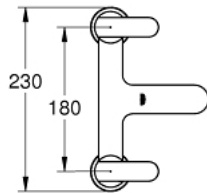

25 134 000 **GET TWO-HANDLE BATH FILLER 1/2"**

PRODUCT DESCRIPTION

- Colour: chrome
- pillar installation
- metal handles
- GROHE Long-Life headpart 3/4"
- GROHE LongLife finish

25 134 000 GET TWO-HANDLE BATH FILLER 1/2"

SPARE PARTS, november 2010 – now

- 1: Handle Get red (Spare part-nr. 48085000)
- 1.1: Replacement handle connection kit (Spare part-nr. 45186000)
- 1.1.1: O-ring $\varnothing 18.2 \times \varnothing 1.7$ (Spare part-nr. 0392400M)
- 2: Handle Get blue (Spare part-nr. 48086000)
- 2.1: Replacement handle connection kit (Spare part-nr. 45186000)
- 3: Ceramic headpart 3/4" (Spare part-nr. 45887000)
- 4: Ceramic headpart 3/4" (Spare part-nr. 45888000)
- 5: Flow straightener (Spare part-nr. 46164000)
- 6: Replacement kit for shank fastening (Spare part-nr. 45163000)