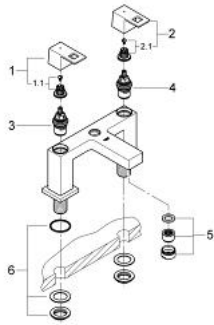

25 136 000 EUROCUBE TWO-HANDLE BATH FILLER 1/2"

PRODUCT DESCRIPTION

- Colour: chrome
- pillar installation
- metal handles
- GROHE Long-Life headpart 3/4"
- GROHE LongLife finish
- recommended pressure 0.2 - 5.0 bar

25 136 000 EUROCUBE TWO-HANDLE BATH FILLER 1/2"

SPARE PARTS, november 2010 – now

- 1: Handle (Spare part-nr. 48238000)
- 1.1: Replacement handle connection kit (Spare part-nr. 45186000)
- 1.1.1: O-ring $\varnothing 18.2 \times \varnothing 1.7$ (Spare part-nr. 0392400M)
- 2: Handle (Spare part-nr. 48239000)
- 2.1: Replacement handle connection kit (Spare part-nr. 45186000)
- 3: Ceramic headpart 3/4" (Spare part-nr. 45887000)
- 4: Ceramic headpart 3/4" (Spare part-nr. 45888000)
- 5: Flow straightener (Spare part-nr. 46164000)
- 6: Replacement kit for shank fastening (Spare part-nr. 45163000)