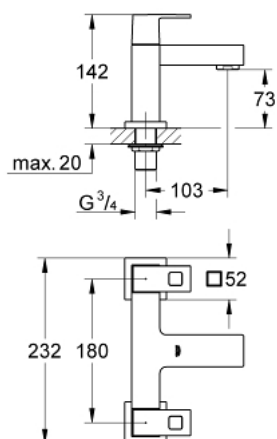

25 136 000 EUROCUBE TWO-HANDLE BATH FILLER 1/2"

PRODUCT DESCRIPTION

- Colour: chrome
- pillar installation
- metal handles
- GROHE Long-Life headpart 3/4"
- GROHE LongLife finish
- recommended pressure 0.2 - 5.0 bar

25 136 000 EUROCUBE TWO-HANDLE BATH FILLER 1/2"

SPARE PARTS, november 2010 – now

- 1: Handle (Spare part-nr. 48238000)
- 1.1: Replacement handle connection kit (Spare part-nr. 45186000)
- 1.1.1: O-ring $\varnothing 18.2 \times \varnothing 1.7$ (Spare part-nr. 0392400M)
- 2: Handle (Spare part-nr. 48239000)
- 2.1: Replacement handle connection kit (Spare part-nr. 45186000)
- 3: Ceramic headpart 3/4" (Spare part-nr. 45887000)
- 4: Ceramic headpart 3/4" (Spare part-nr. 45888000)
- 5: Flow straightener (Spare part-nr. 46164000)
- 6: Replacement kit for shank fastening (Spare part-nr. 45163000)