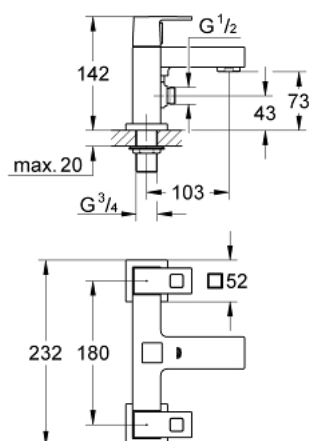

25 137 000 EUROCUBE TWO-HANDLED BATH/SHOWER MIXER 1/2"

PRODUCT DESCRIPTION

- Colour: chrome
- pillar installation
- metal handles
- GROHE Long-Life headpart 3/4"
- automatic diverter: bath/shower
- integrated non-return valve in the shower outlet 1/2"
- GROHE LongLife finish
- recommended pressure 0.2 - 5.0 bar

25 137 000 **EUROCUBE TWO-HANDLED BATH/SHOWER MIXER ½"**

SPARE PARTS, november 2010 – now

- 1: Handle (Spare part-nr. 48238000)
- 1.1: Replacement handle connection kit (Spare part-nr. 45186000)
- 1.1.1: O-ring Ø 18.2 x Ø 1.7 (Spare part-nr. 0392400M)
- 2: Handle (Spare part-nr. 48239000)
- 2.1: Replacement handle connection kit (Spare part-nr. 45186000)
- 3: Ceramic headpart 3/4" (Spare part-nr. 45887000)
- 4: Ceramic headpart 3/4" (Spare part-nr. 45888000)
- 5: Diverter (Spare part-nr. 48240000)
- 6: Flow straightener (Spare part-nr. 46164000)
- 7: Non-return valve (Spare part-nr. 08565000)
- 8: Replacement kit for shank fastening (Spare part-nr. 45163000)