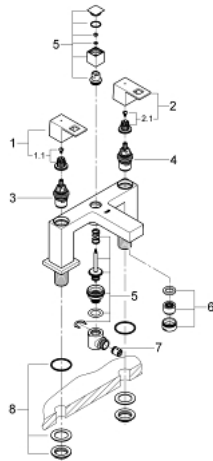

25 137 000 EUROCUBE TWO-HANDLED BATH/SHOWER MIXER 1/2"

PRODUCT DESCRIPTION

- Colour: chrome
- pillar installation
- metal handles
- GROHE Long-Life headpart 3/4"
- automatic diverter: bath/shower
- integrated non-return valve in the shower outlet 1/2"
- GROHE LongLife finish
- recommended pressure 0.2 - 5.0 bar

25 137 000 **EUROCUBE TWO-HANDLED BATH/SHOWER MIXER ½"**

SPARE PARTS, november 2010 – now

- 1: Handle (Spare part-nr. 48238000)
- 1.1: Replacement handle connection kit (Spare part-nr. 45186000)
- 1.1.1: O-ring Ø 18.2 x Ø 1.7 (Spare part-nr. 0392400M)
- 2: Handle (Spare part-nr. 48239000)
- 2.1: Replacement handle connection kit (Spare part-nr. 45186000)
- 3: Ceramic headpart 3/4" (Spare part-nr. 45887000)
- 4: Ceramic headpart 3/4" (Spare part-nr. 45888000)
- 5: Diverter (Spare part-nr. 48240000)
- 6: Flow straightener (Spare part-nr. 46164000)
- 7: Non-return valve (Spare part-nr. 08565000)
- 8: Replacement kit for shank fastening (Spare part-nr. 45163000)