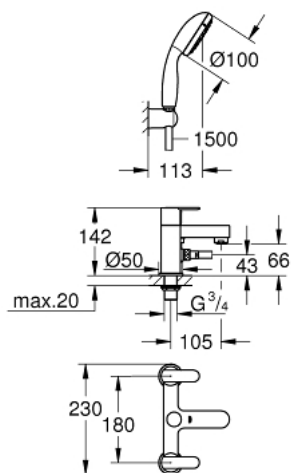

25 177 000 GET BATHROOM SET

PRODUCT DESCRIPTION

- Colour: chrome
- consisting of:
 - Get two handle bath filler 1/2"
 - Vitalio Start wall holder set 2 sprays

25 177 000 GET BATHROOM SET

SPARE PARTS, januar 2014 – now

- 1: Handle Get red (Spare part-nr. 48085000)
- 1.1: Replacement handle connection kit (Spare part-nr. 45186000)
- 1.1.1: O-ring $\varnothing 18.2 \times \varnothing 1.7$ (Spare part-nr. 0392400M)
- 2: Handle Get blue (Spare part-nr. 48086000)
- 2.1: Replacement handle connection kit (Spare part-nr. 45186000)
- 3: Ceramic headpart 3/4" (Spare part-nr. 45887000)
- 4: Ceramic headpart 3/4" (Spare part-nr. 45888000)
- 5: Replacement kit for rotary valve (Spare part-nr. 48038000)
- 6: Flow straightener (Spare part-nr. 46164000)
- 7: Non-return valve (Spare part-nr. 08565000)
- 8: Replacement kit for shank fastening (Spare part-nr. 45163000)
- 9: Dirt strainer (Spare part-nr. 0700200M)