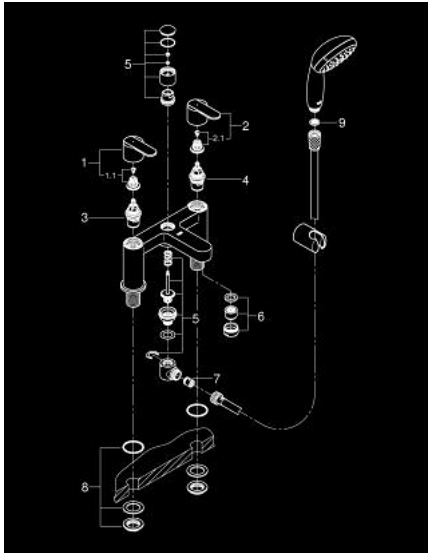

25 177 000 GET BATHROOM SET

PRODUCT DESCRIPTION

- Colour: chrome
- consisting of:
 - Get two handle bath filler 1/2"
 - Vitalio Start wall holder set 2 sprays

25 177 000 GET BATHROOM SET

SPARE PARTS, januar 2014 – now

- 1: Handle Get red (Spare part-nr. 48085000)
- 1.1: Replacement handle connection kit (Spare part-nr. 45186000)
- 1.1.1: O-ring $\varnothing 18.2 \times \varnothing 1.7$ (Spare part-nr. 0392400M)
- 2: Handle Get blue (Spare part-nr. 48086000)
- 2.1: Replacement handle connection kit (Spare part-nr. 45186000)
- 3: Ceramic headpart 3/4" (Spare part-nr. 45887000)
- 4: Ceramic headpart 3/4" (Spare part-nr. 45888000)
- 5: Replacement kit for rotary valve (Spare part-nr. 48038000)
- 6: Flow straightener (Spare part-nr. 46164000)
- 7: Non-return valve (Spare part-nr. 08565000)
- 8: Replacement kit for shank fastening (Spare part-nr. 45163000)
- 9: Dirt strainer (Spare part-nr. 0700200M)