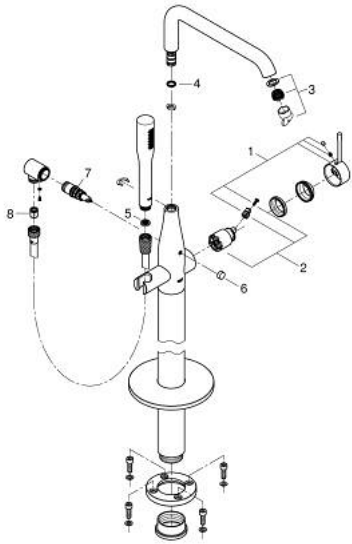

25 248 001 ESSENCE SINGLE-LEVER BATH MIXER 1/2" FLOOR MOUNTED

PRODUCT DESCRIPTION

- Colour: chrome
- for use with rough-in set 45 984
- without rough-in set (sold separately)
- GROHE SilkMove 35 mm ceramic cartridge
- with temperature limiter
- GROHE LongLife finish
- automatic diverter: bath/shower
- swivel spout with mousseur and stop limiter
- adjustable swivel area 0° / 150° / 360°
- projection 277 mm
- integrated non-return valve in the shower outlet 1/2"
- with shower holder
- metal stick hand shower
- Silverflex shower hose 1250 mm 1/2" x 1/2" (28 362)
- protected against backflow
- min. recommended pressure 1.0 bar
- professional edition

25 248 001 ESSENCE SINGLE-LEVER BATH MIXER 1/2" FLOOR MOUNTED

SPARE PARTS, august 2020 – now

- 1: Lever (Spare part-nr. 46916000)
- 2: Cartridge (Spare part-nr. 46374000)
- 3: Mousseur (Spare part-nr. 13926000)
- 4: Sealing washer (Spare part-nr. 0128500M)
- 5: Dirt strainer (Spare part-nr. 0700200M)
- 6: Diverter knob (Spare part-nr. 64989000)
- 7: Diverter (Spare part-nr. 65655000)
- 8: Non-return valve (Spare part-nr. 08565000)