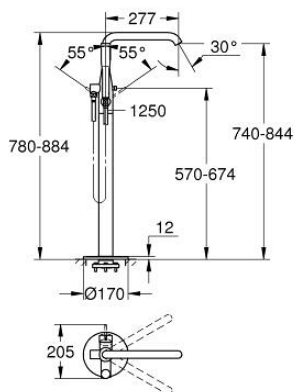

25 248 001 ESSENCE SINGLE-LEVER BATH MIXER 1/2" FLOOR MOUNTED

PRODUCT DESCRIPTION

- Colour: chrome
- for use with rough-in set 45 984
- without rough-in set (sold separately)
- GROHE SilkMove 35 mm ceramic cartridge
- with temperature limiter
- GROHE LongLife finish
- automatic diverter: bath/shower
- swivel spout with mousseur and stop limiter
- adjustable swivel area 0° / 150° / 360°
- projection 277 mm
- integrated non-return valve in the shower outlet 1/2"
- with shower holder
- metal stick hand shower
- Silverflex shower hose 1250 mm 1/2" x 1/2" (28 362)
- protected against backflow
- min. recommended pressure 1.0 bar
- professional edition

25 248 001 ESSENCE SINGLE-LEVER BATH MIXER 1/2" FLOOR MOUNTED

SPARE PARTS, august 2020 – now

- 1: Lever (Spare part-nr. 46916000)
- 2: Cartridge (Spare part-nr. 46374000)
- 3: Mousseur (Spare part-nr. 13926000)
- 4: Sealing washer (Spare part-nr. 0128500M)
- 5: Dirt strainer (Spare part-nr. 0700200M)
- 6: Diverter knob (Spare part-nr. 64989000)
- 7: Diverter (Spare part-nr. 65655000)
- 8: Non-return valve (Spare part-nr. 08565000)