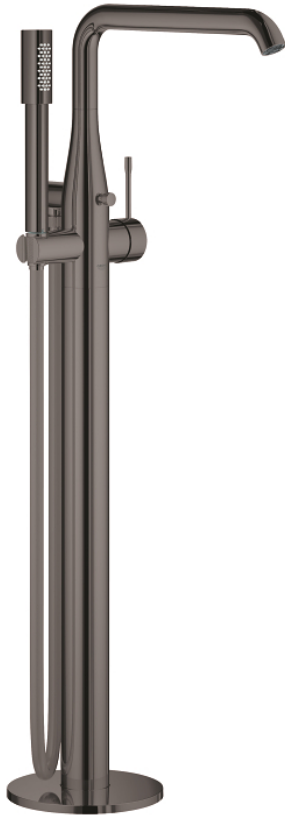

25 248 A01 ESSENCE SINGLE-LEVER BATH MIXER 1/2" FLOOR MOUNTED

PRODUCT DESCRIPTION

- Colour: hard graphite
- for use with rough-in set 45 984
- without rough-in set (sold separately)
- GROHE SilkMove 35 mm ceramic cartridge
- with temperature limiter
- GROHE LongLife finish
- automatic diverter: bath/shower
- swivel spout with mousseur and stop limiter
- adjustable swivel area 0° / 150° / 360°
- projection 277 mm
- integrated non-return valve in the shower outlet 1/2"
- with shower holder
- metal stick hand shower
- Silverflex shower hose 1250 mm 1/2" x 1/2" (28 362)
- protected against backflow
- min. recommended pressure 1.0 bar