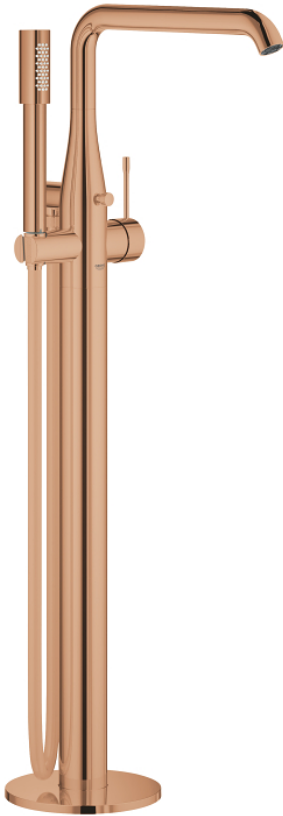

25 248 DA1 ESSENCE SINGLE-LEVER BATH MIXER 1/2" FLOOR MOUNTED

PRODUCT DESCRIPTION

- Colour: warm sunset
- for use with rough-in set 45 984
- without rough-in set (sold separately)
- GROHE SilkMove 35 mm ceramic cartridge
- with temperature limiter
- GROHE LongLife finish
- automatic diverter: bath/shower
- swivel spout with mousseur and stop limiter
- adjustable swivel area 0° / 150° / 360°
- projection 277 mm
- integrated non-return valve in the shower outlet 1/2"
- with shower holder
- metal stick hand shower
- Silverflex shower hose 1250 mm 1/2" x 1/2" (28 362)
- protected against backflow
- min. recommended pressure 1.0 bar