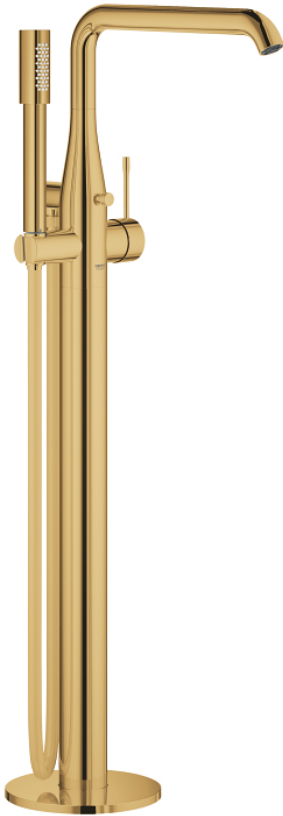

25 248 GL1 ESSENCE SINGLE-LEVER BATH MIXER 1/2" FLOOR MOUNTED

PRODUCT DESCRIPTION

- Colour: cool sunrise
- for use with rough-in set 45 984
- without rough-in set (sold separately)
- GROHE SilkMove 35 mm ceramic cartridge
- with temperature limiter
- GROHE LongLife finish
- automatic diverter: bath/shower
- swivel spout with mousseur and stop limiter
- adjustable swivel area 0° / 150° / 360°
- projection 277 mm
- integrated non-return valve in the shower outlet 1/2"
- with shower holder
- metal stick hand shower
- Silverflex shower hose 1250 mm 1/2" x 1/2" (28 362)
- protected against backflow
- min. recommended pressure 1.0 bar