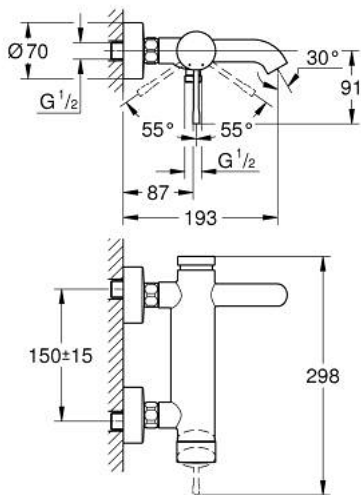

## 25 250 A01 ESSENCE SINGLE-LEVER BATH MIXER 1/2"

### PRODUCT DESCRIPTION

- Colour: hard graphite
- wall mounted
- metal lever
- GROHE SilkMove 35 mm ceramic cartridge
- with temperature limiter
- GROHE LongLife finish
- automatic diverter: bath/shower
- mousseur
- shower outlet 1/2"
- integrated non-return valve
- S-unions
- protected against backflow
- min. recommended pressure 1.0 bar