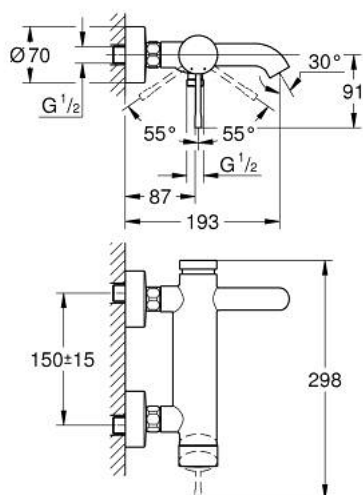

25 250 AL1 ESSENCE SINGLE-LEVER BATH MIXER 1/2"

PRODUCT DESCRIPTION

- Colour: brushed hard graphite
- wall mounted
- metal lever
- GROHE SilkMove 35 mm ceramic cartridge
- with temperature limiter
- GROHE LongLife finish
- automatic diverter: bath/shower
- mousseur
- shower outlet 1/2"
- integrated non-return valve
- S-unions
- protected against backflow
- min. recommended pressure 1.0 bar

25 250 AL1 ESSENCE SINGLE-LEVER BATH MIXER 1/2"

SPARE PARTS, oktober 2020 – now

- 1: Lever (Spare part-nr. 46916AL0)
- 2: Screw coupling (Spare part-nr. 46460000)
- 3: Cartridge (Spare part-nr. 46374000)
- 4: S-union (Spare part-nr. 12662AL0)
- 5: Screw connection 1/2" (Spare part-nr. 45044AL0)
- 6: Diverter (Spare part-nr. 46920AL0)
- 7: Non-return valve (Spare part-nr. 08565000)
- 8: Mousseur (Spare part-nr. 13926000)
- 9: Extension 3/4", 20 mm (Spare part-nr. 0713000M)*
- 10: Special spanner (Spare part-nr. 19377000)*