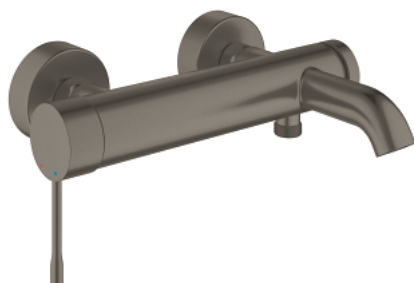

25 250 AL1 ESSENCE SINGLE-LEVER BATH MIXER 1/2"

PRODUCT DESCRIPTION

- Colour: brushed hard graphite
- wall mounted
- metal lever
- GROHE SilkMove 35 mm ceramic cartridge
- with temperature limiter
- GROHE LongLife finish
- automatic diverter: bath/shower
- mousseur
- shower outlet 1/2"
- integrated non-return valve
- S-unions
- protected against backflow
- min. recommended pressure 1.0 bar

25 250 AL1 ESSENCE SINGLE-LEVER BATH MIXER 1/2"

SPARE PARTS, oktober 2020 – now

- 1: Lever (Spare part-nr. 46916AL0)
- 2: Screw coupling (Spare part-nr. 46460000)
- 3: Cartridge (Spare part-nr. 46374000)
- 4: S-union (Spare part-nr. 12662AL0)
- 5: Screw connection 1/2" (Spare part-nr. 45044AL0)
- 6: Diverter (Spare part-nr. 46920AL0)
- 7: Non-return valve (Spare part-nr. 08565000)
- 8: Mousseur (Spare part-nr. 13926000)
- 9: Extension 3/4", 20 mm (Spare part-nr. 0713000M)*
- 10: Special spanner (Spare part-nr. 19377000)*