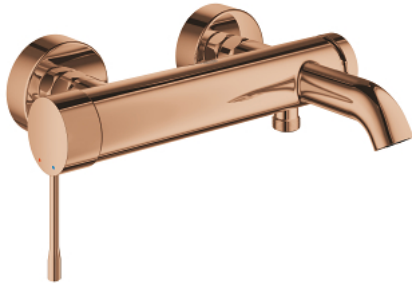

## 25 250 DA1 ESSENCE SINGLE-LEVER BATH MIXER 1/2"

### PRODUCT DESCRIPTION

- Colour: warm sunset
- wall mounted
- metal lever
- GROHE SilkMove 35 mm ceramic cartridge
- with temperature limiter
- GROHE LongLife finish
- automatic diverter: bath/shower
- mousseur
- shower outlet 1/2"
- integrated non-return valve
- S-unions
- protected against backflow
- min. recommended pressure 1.0 bar