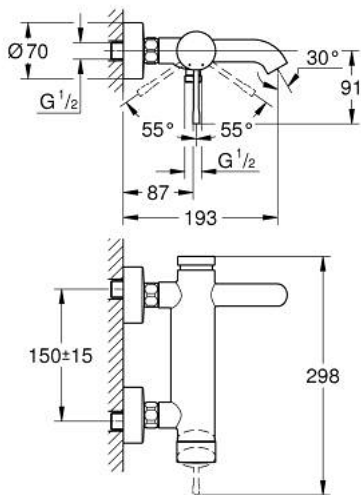

## 25 250 DA1 ESSENCE SINGLE-LEVER BATH MIXER 1/2"

### PRODUCT DESCRIPTION

- Colour: warm sunset
- wall mounted
- metal lever
- GROHE SilkMove 35 mm ceramic cartridge
- with temperature limiter
- GROHE LongLife finish
- automatic diverter: bath/shower
- mousseur
- shower outlet 1/2"
- integrated non-return valve
- S-unions
- protected against backflow
- min. recommended pressure 1.0 bar