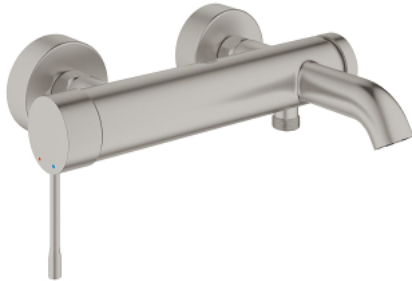

## 25 250 DC1 ESSENCE SINGLE-LEVER BATH MIXER 1/2"

### PRODUCT DESCRIPTION

- Colour: supersteel
- wall mounted
- metal lever
- GROHE SilkMove 35 mm ceramic cartridge
- with temperature limiter
- GROHE LongLife finish
- automatic diverter: bath/shower
- mousseur
- shower outlet 1/2"
- integrated non-return valve
- S-unions
- protected against backflow
- min. recommended pressure 1.0 bar