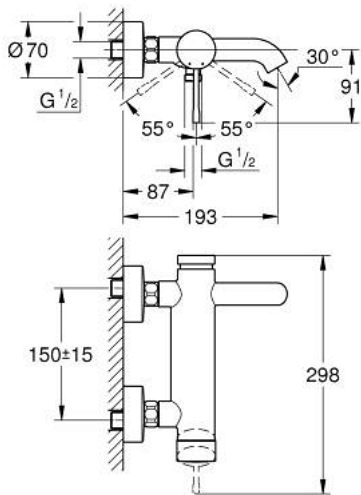

## 25 250 DC1 ESSENCE SINGLE-LEVER BATH MIXER 1/2"

### PRODUCT DESCRIPTION

- Colour: supersteel
- wall mounted
- metal lever
- GROHE SilkMove 35 mm ceramic cartridge
- with temperature limiter
- GROHE LongLife finish
- automatic diverter: bath/shower
- mousseur
- shower outlet 1/2"
- integrated non-return valve
- S-unions
- protected against backflow
- min. recommended pressure 1.0 bar

### SPARE PARTS, oktober 2020 – now

- 1: Lever (Spare part-nr. 46916DC0)
- 2: Screw coupling (Spare part-nr. 46460000)
- 3: Cartridge (Spare part-nr. 46374000)
- 4: S-union (Spare part-nr. 12662DC0)
- 5: Screw connection 1/2" (Spare part-nr. 45044DC0)
- 6: Diverter (Spare part-nr. 46920DC0)
- 7: Non-return valve (Spare part-nr. 08565000)
- 8: Mousseur (Spare part-nr. 13926000)
- 9: Extension 3/4", 20 mm (Spare part-nr. 0713000M)\*
- 10: Special spanner (Spare part-nr. 19377000)\*