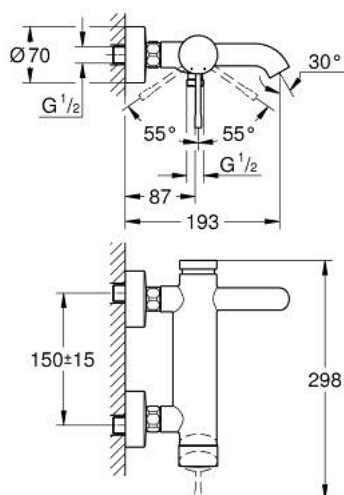

25 250 DL1 ESSENCE SINGLE-LEVER BATH MIXER 1/2"

PRODUCT DESCRIPTION

- Colour: brushed warm sunset
- wall mounted
- metal lever
- GROHE SilkMove 35 mm ceramic cartridge
- with temperature limiter
- GROHE LongLife finish
- automatic diverter: bath/shower
- mousseur
- shower outlet 1/2"
- integrated non-return valve
- S-unions
- protected against backflow
- min. recommended pressure 1.0 bar