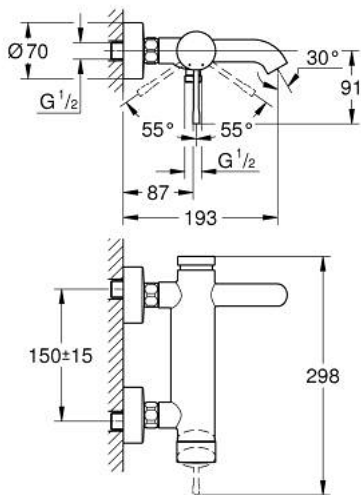

## 25 250 GL1 ESSENCE SINGLE-LEVER BATH MIXER 1/2"

### PRODUCT DESCRIPTION

- Colour: cool sunrise
- wall mounted
- metal lever
- GROHE SilkMove 35 mm ceramic cartridge
- with temperature limiter
- GROHE LongLife finish
- automatic diverter: bath/shower
- mousseur
- shower outlet 1/2"
- integrated non-return valve
- S-unions
- protected against backflow
- min. recommended pressure 1.0 bar