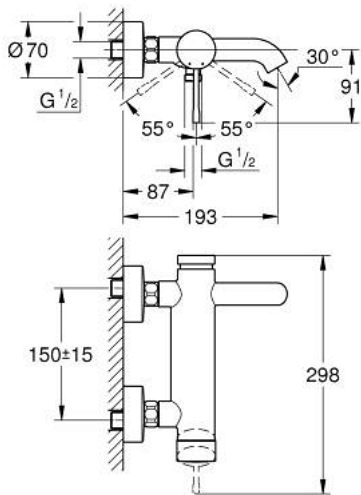

## 25 250 GN1 ESSENCE SINGLE-LEVER BATH MIXER 1/2"

### PRODUCT DESCRIPTION

- Colour: brushed cool sunrise
- wall mounted
- metal lever
- GROHE SilkMove 35 mm ceramic cartridge
- with temperature limiter
- GROHE LongLife finish
- automatic diverter: bath/shower
- mousseur
- shower outlet 1/2"
- integrated non-return valve
- S-unions
- protected against backflow
- min. recommended pressure 1.0 bar