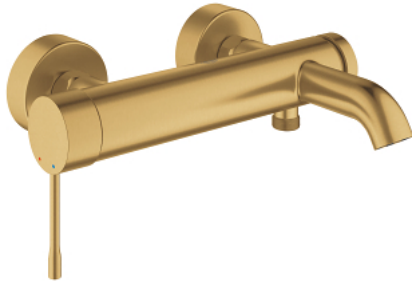

## 25 250 GN1 ESSENCE SINGLE-LEVER BATH MIXER 1/2"

### PRODUCT DESCRIPTION

- Colour: brushed cool sunrise
- wall mounted
- metal lever
- GROHE SilkMove 35 mm ceramic cartridge
- with temperature limiter
- GROHE LongLife finish
- automatic diverter: bath/shower
- mousseur
- shower outlet 1/2"
- integrated non-return valve
- S-unions
- protected against backflow
- min. recommended pressure 1.0 bar