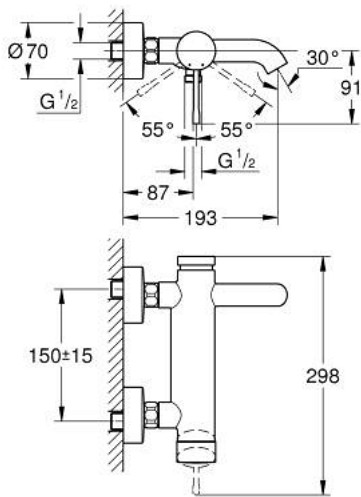

25 250 KF1 ESSENCE SINGLE-LEVER BATH MIXER 1/2"

PRODUCT DESCRIPTION

- Colour: phantom black
- wall mounted
- metal lever
- GROHE SilkMove 35 mm ceramic cartridge
- with temperature limiter
- automatic diverter: bath/shower
- mousseur
- shower outlet 1/2"
- integrated non-return valve
- S-unions
- protected against backflow
- min. recommended pressure 1.0 bar

25 250 KF1 ESSENCE SINGLE-LEVER BATH MIXER 1/2"

SPARE PARTS, marec 2022 – now

- 1: Lever (Spare part-nr. 46916KF0)
- 2: Screw coupling (Spare part-nr. 46460000)
- 3: Cartridge (Spare part-nr. 46374000)
- 4: S-union (Spare part-nr. 12662KF0)
- 5: Screw connection 1/2" (Spare part-nr. 45044KF0)
- 6: Diverter (Spare part-nr. 46920KF0)
- 7: Non-return valve (Spare part-nr. 08565000)
- 8: Mousseur (Spare part-nr. 13926000)
- 9: Extension 3/4", 20 mm (Spare part-nr. 0713000M)*
- 10: Special spanner (Spare part-nr. 19377000)*