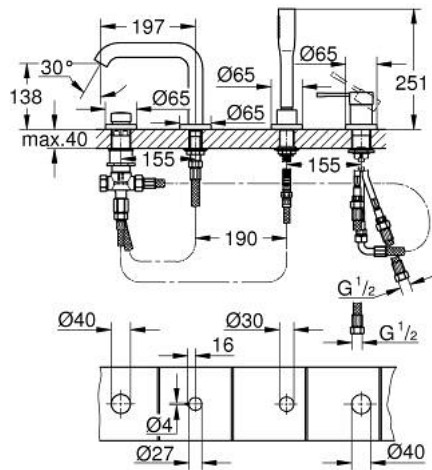

25 251 A01 ESSENCE FOUR-HOLE SINGLE-LEVER BATH COMBINATION

PRODUCT DESCRIPTION

- Colour: hard graphite
- GROHE SilkMove 35 mm ceramic cartridge
- with temperature limiter
- GROHE LongLife finish
- pre-assembled spout fixing
- single lever mixer operating element
- metal lever
- bath inlet with mousseur
- diverter bath/shower
- metal stick hand shower
- metal shower hose 2000 mm (always chrome for any colour of the set)
- flexible connection hoses
- connection for shower hose
- protected against backflow
- for use with 29 037 000
- min. recommended pressure 1.0 bar
- professional edition