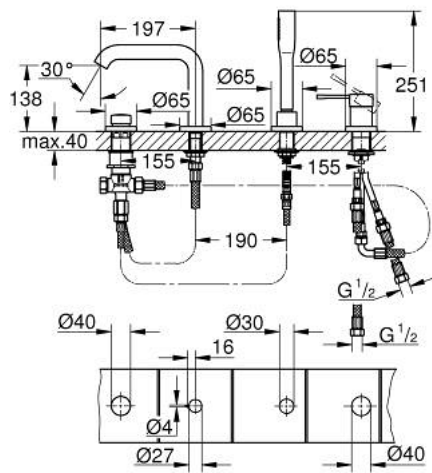

## 25 251 AL1 ESSENCE FOUR-HOLE SINGLE-LEVER BATH COMBINATION

### PRODUCT DESCRIPTION

- Colour: brushed hard graphite
- GROHE SilkMove 35 mm ceramic cartridge
- with temperature limiter
- GROHE LongLife finish
- pre-assembled spout fixing
- single lever mixer operating element
- metal lever
- bath inlet with mousseur
- diverter bath/shower
- metal stick hand shower
- metal shower hose 2000 mm (always chrome for any colour of the set)
- flexible connection hoses
- connection for shower hose
- protected against backflow
- for use with 29 037 000
- min. recommended pressure 1.0 bar
- professional edition

### SPARE PARTS, oktober 2020 – now

- 1: Lever (Spare part-nr. 46916AL0)
  - 2: Cartridge (Spare part-nr. 46374000)
  - 3: Connecting hose (Spare part-nr. 07227000)
  - 4: Dirt strainer (Spare part-nr. 0700200M)
  - 5: Cone nut (Spare part-nr. 08864AL0)
  - 6: Compression spring (Spare part-nr. 00869000)
  - 7: Diverter knob (Spare part-nr. 46721AL0)
  - 8: Diverter (Spare part-nr. 45443000)
  - 8.1: Sealing washer  $\varnothing 6 \times \varnothing 2$  (Spare part-nr. 0128300M)
  - 8.2: Sealing washer (Spare part-nr. 0120500M)
  - 9: Replacement kit for shank fastening (Spare part-nr. 45444000)
  - 10: Non-return valve (Spare part-nr. 08565000)
  - 11: Connecting hose (Spare part-nr. 07300000)
  - 12: Connecting hose (Spare part-nr. 48018000)
  - 13: Mousseur (Spare part-nr. 13926000)
  - 14: Metal shower hose (Spare part-nr. 28146000)
  - 15: Socket spanner (Spare part-nr. 19332000)\*
- \* Optional accessories