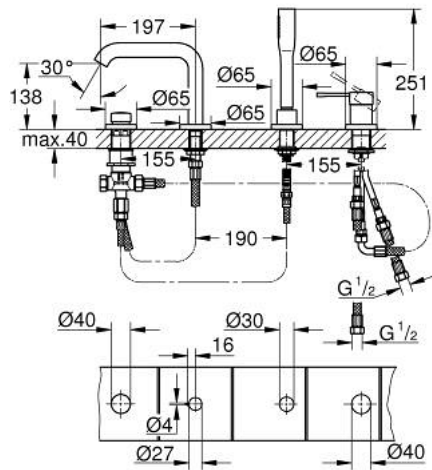

25 251 DA1 ESSENCE FOUR-HOLE SINGLE-LEVER BATH COMBINATION

PRODUCT DESCRIPTION

- Colour: warm sunset
- GROHE SilkMove 35 mm ceramic cartridge
- with temperature limiter
- GROHE LongLife finish
- pre-assembled spout fixing
- single lever mixer operating element
- metal lever
- bath inlet with mousseur
- diverter bath/shower
- metal stick hand shower
- metal shower hose 2000 mm (always chrome for any colour of the set)
- flexible connection hoses
- connection for shower hose
- protected against backflow
- for use with 29 037 000
- min. recommended pressure 1.0 bar
- professional edition