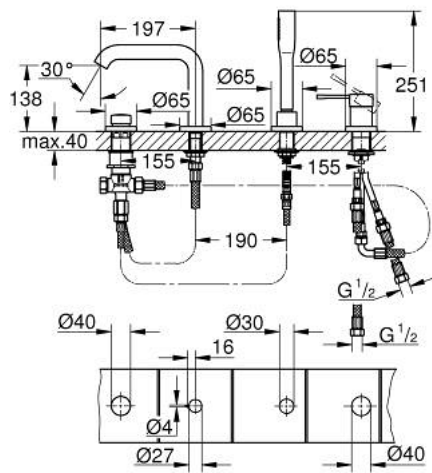

25 251 DL1 ESSENCE FOUR-HOLE SINGLE-LEVER BATH COMBINATION

PRODUCT DESCRIPTION

- Colour: brushed warm sunset
- GROHE SilkMove 35 mm ceramic cartridge
- with temperature limiter
- GROHE LongLife finish
- pre-assembled spout fixing
- single lever mixer operating element
- metal lever
- bath inlet with mousseur
- diverter bath/shower
- metal stick hand shower
- metal shower hose 2000 mm (always chrome for any colour of the set)
- flexible connection hoses
- connection for shower hose
- protected against backflow
- for use with 29 037 000
- min. recommended pressure 1.0 bar
- professional edition