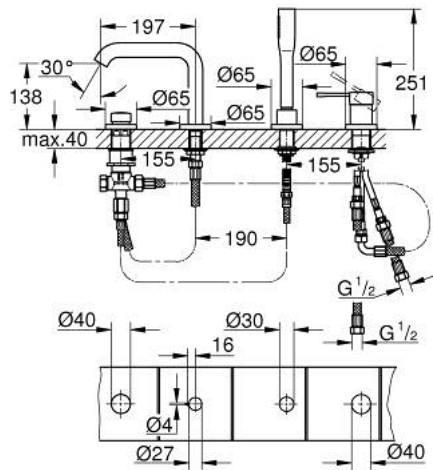

25 251 GL1 ESSENCE FOUR-HOLE SINGLE-LEVER BATH COMBINATION

PRODUCT DESCRIPTION

- Colour: cool sunrise
- GROHE SilkMove 35 mm ceramic cartridge
- with temperature limiter
- GROHE LongLife finish
- pre-assembled spout fixing
- single lever mixer operating element
- metal lever
- bath inlet with mousseur
- diverter bath/shower
- metal stick hand shower
- metal shower hose 2000 mm (always chrome for any colour of the set)
- flexible connection hoses
- connection for shower hose
- protected against backflow
- for use with 29 037 000
- min. recommended pressure 1.0 bar
- professional edition