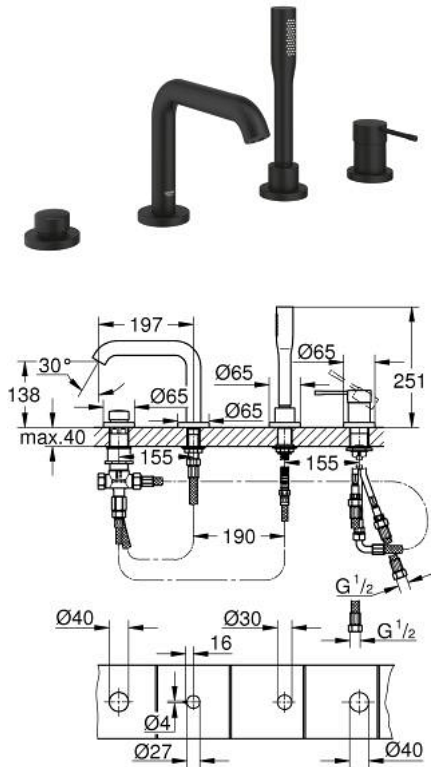

25 251 KF1 ESSENCE FOUR-HOLE SINGLE-LEVER BATH COMBINATION

PRODUCT DESCRIPTION

- Colour: phantom black
- GROHE SilkMove 35 mm ceramic cartridge
- with temperature limiter
- pre-assembled spout fixing
- single lever mixer operating element
- metal lever
- bath inlet with mousseur
- diverter bath/shower
- hand shower
- metal shower hose 2000 mm (always chrome for any colour of the set)
- flexible connection hoses
- connection for shower hose
- protected against backflow
- for use with 29 037 000
- min. recommended pressure 1.0 bar
- professional edition

25 251 KF1 ESSENCE FOUR-HOLE SINGLE-LEVER BATH COMBINATION

SPARE PARTS, februar 2023 – now

- 1: Lever (Spare part-nr. 46916KF0)
 - 2: Cartridge (Spare part-nr. 46374000)
 - 3: Connecting hose (Spare part-nr. 07227000)
 - 4: Dirt strainer (Spare part-nr. 0700200M)
 - 5: Cone nut (Spare part-nr. 08864KF0)
 - 6: Compression spring (Spare part-nr. 00869000)
 - 7: diverter knob (Spare part-nr. 46721KF0)
 - 8: Diverter (Spare part-nr. 45443000)
 - 8.1: Sealing washer $\varnothing 6 \times \varnothing 2$ (Spare part-nr. 0128300M)
 - 8.2: Sealing washer (Spare part-nr. 0120500M)
 - 9: Replacement kit for shank fastening (Spare part-nr. 45444000)
 - 10: Non-return valve (Spare part-nr. 08565000)
 - 11: Connecting hose (Spare part-nr. 07300000)
 - 12: Connecting hose (Spare part-nr. 48018000)
 - 13: Mousseur (Spare part-nr. 13926000)
 - 14: Metal shower hose (Spare part-nr. 28146000)
 - 15: Socket spanner (Spare part-nr. 19332000)*
- * Optional accessories