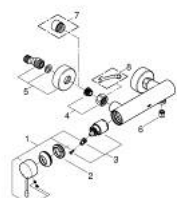

## 25 252 A01 ESSENCE SINGLE-LEVER SHOWER MIXER 1/2"

### PRODUCT DESCRIPTION

- Colour: hard graphite
- wall mounted
- metal lever
- GROHE SilkMove 35 mm ceramic cartridge
- with temperature limiter
- GROHE LongLife finish
- shower outlet 1/2"
- integrated non-return valve
- S-unions
- protected against backflow
- min. recommended pressure 1.0 bar
- professional edition

### SPARE PARTS, oktober 2020 – now

- 1: Lever (Spare part-nr. 46916A00)
- 2: Screw coupling (Spare part-nr. 46460000)
- 3: Cartridge (Spare part-nr. 46374000)
- 4: Screw connection 1/2" (Spare part-nr. 45044000)
- 5: s-union (Spare part-nr. 12662A00)
- 6: Non-return valve (Spare part-nr. 47886000)
- 7: Extension 3/4", 20 mm (Spare part-nr. 0713000M)\*
- 8: Special spanner (Spare part-nr. 19377000)\*