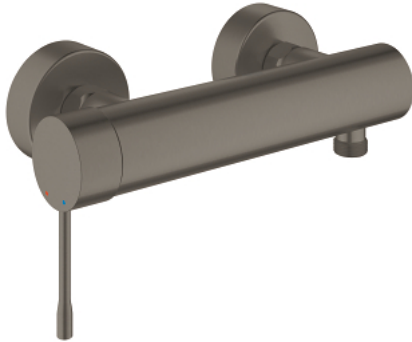

25 252 AL1 ESSENCE SINGLE-LEVER SHOWER MIXER 1/2"

PRODUCT DESCRIPTION

- Colour: brushed hard graphite
- wall mounted
- metal lever
- GROHE SilkMove 35 mm ceramic cartridge
- with temperature limiter
- GROHE LongLife finish
- shower outlet 1/2"
- integrated non-return valve
- S-unions
- protected against backflow
- min. recommended pressure 1.0 bar
- professional edition

25 252 AL1 ESSENCE SINGLE-LEVER SHOWER MIXER 1/2"

SPARE PARTS, oktober 2020 – now

- 1: Lever (Spare part-nr. 46916AL0)
- 2: Screw coupling (Spare part-nr. 46460000)
- 3: Cartridge (Spare part-nr. 46374000)
- 4: Screw connection 1/2" (Spare part-nr. 45044000)
- 5: S-union (Spare part-nr. 12662AL0)
- 6: Non-return valve (Spare part-nr. 47886000)
- 7: Extension 3/4", 20 mm (Spare part-nr. 0713000M)*
- 8: Special spanner (Spare part-nr. 19377000)*