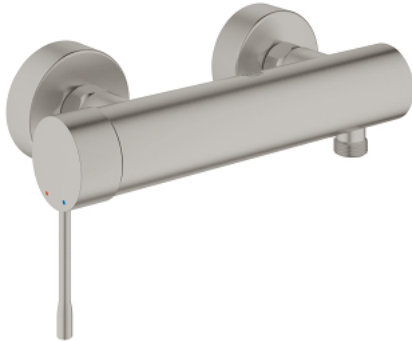

25 252 DC1 ESSENCE SINGLE-LEVER SHOWER MIXER 1/2"

PRODUCT DESCRIPTION

- Colour: supersteel
- wall mounted
- metal lever
- GROHE SilkMove 35 mm ceramic cartridge
- with temperature limiter
- GROHE LongLife finish
- shower outlet 1/2"
- integrated non-return valve
- S-unions
- protected against backflow
- min. recommended pressure 1.0 bar
- professional edition

25 252 DC1 ESSENCE SINGLE-LEVER SHOWER MIXER 1/2"

SPARE PARTS, oktober 2020 – now

- 1: Lever (Spare part-nr. 46916DC0)
- 2: Screw coupling (Spare part-nr. 46460000)
- 3: Cartridge (Spare part-nr. 46374000)
- 4: Screw connection 1/2" (Spare part-nr. 45044000)
- 5: S-union (Spare part-nr. 12662DC0)
- 6: Non-return valve (Spare part-nr. 47886000)
- 7: Extension 3/4", 20 mm (Spare part-nr. 0713000M)*
- 8: Special spanner (Spare part-nr. 19377000)*