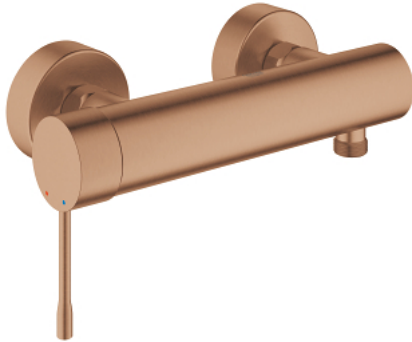

## 25 252 DL1 ESSENCE SINGLE-LEVER SHOWER MIXER 1/2"

### PRODUCT DESCRIPTION

- Colour: brushed warm sunset
- wall mounted
- metal lever
- GROHE SilkMove 35 mm ceramic cartridge
- with temperature limiter
- GROHE LongLife finish
- shower outlet 1/2"
- integrated non-return valve
- S-unions
- protected against backflow
- min. recommended pressure 1.0 bar
- professional edition

### SPARE PARTS, oktober 2020 – now

- 1: Lever (Spare part-nr. 46916DL0)
- 2: Screw coupling (Spare part-nr. 46460000)
- 3: Cartridge (Spare part-nr. 46374000)
- 4: Screw connection 1/2" (Spare part-nr. 45044000)
- 5: s-union (Spare part-nr. 12662DL0)
- 6: Non-return valve (Spare part-nr. 47886000)
- 7: Extension 3/4", 20 mm (Spare part-nr. 0713000M)\*
- 8: Special spanner (Spare part-nr. 19377000)\*