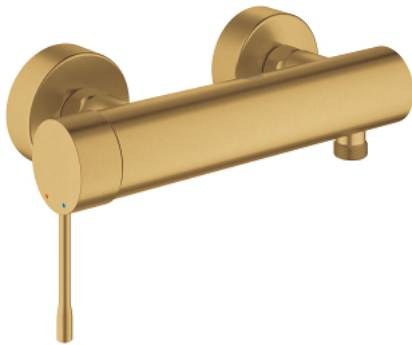

25 252 GN1 ESSENCE SINGLE-LEVER SHOWER MIXER 1/2"

PRODUCT DESCRIPTION

- Colour: brushed cool sunrise
- wall mounted
- metal lever
- GROHE SilkMove 35 mm ceramic cartridge
- with temperature limiter
- GROHE LongLife finish
- shower outlet 1/2"
- integrated non-return valve
- S-unions
- protected against backflow
- min. recommended pressure 1.0 bar
- professional edition

25 252 GN1 ESSENCE SINGLE-LEVER SHOWER MIXER 1/2"

SPARE PARTS, oktober 2020 – now

- 1: Lever (Spare part-nr. 46916GN0)
- 2: Screw coupling (Spare part-nr. 46460000)
- 3: Cartridge (Spare part-nr. 46374000)
- 4: Screw connection 1/2" (Spare part-nr. 45044000)
- 5: s-union (Spare part-nr. 12662GN0)
- 6: Non-return valve (Spare part-nr. 47886000)
- 7: Extension 3/4", 20 mm (Spare part-nr. 0713000M)*
- 8: Special spanner (Spare part-nr. 19377000)*