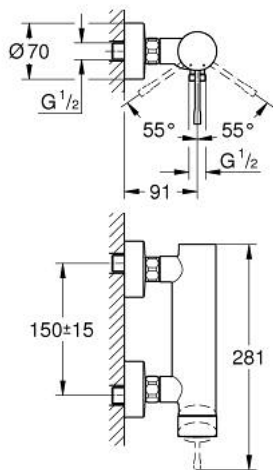

25 252 KF1 ESSENCE SINGLE-LEVER SHOWER MIXER 1/2"

PRODUCT DESCRIPTION

- Colour: phantom black
- wall mounted
- metal lever
- GROHE SilkMove 35 mm ceramic cartridge
- with temperature limiter
- shower outlet 1/2"
- integrated non-return valve
- S-unions
- protected against backflow
- min. recommended pressure 1.0 bar
- professional edition

25 252 KF1 ESSENCE SINGLE-LEVER SHOWER MIXER 1/2"

SPARE PARTS, marec 2022 – now

- 1: Lever (Spare part-nr. 46916KF0)
- 2: Screw coupling (Spare part-nr. 46460000)
- 3: Cartridge (Spare part-nr. 46374000)
- 4: Screw connection 1/2" (Spare part-nr. 45044000)
- 5: S-union (Spare part-nr. 12662KF0)
- 6: Non-return valve (Spare part-nr. 47886000)
- 7: Extension 3/4", 20 mm (Spare part-nr. 0713000M)*
- 8: Special spanner (Spare part-nr. 19377000)*