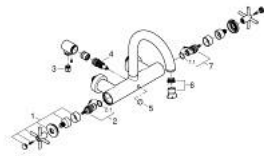

### PRODUCT DESCRIPTION

- Colour: chrome
- wall mounted
- ceramic headparts 1/2", 90°
- GROHE LongLife finish
- automatic diverter: bath/shower
- tubular spout
- with stop limiter
- mousseur
- integrated non-return valves in the shower outlet 1/2"
- covered S-unions
- protected against backflow
- without shower set
- with cross handles
- Two different sets of caps included. One set with "H" and "C" marking, one set without marking.

### SPARE PARTS, oktober 2021 – now

- 1: Pair of handles (Spare part-nr. 48406000)
- 2: Ceramic headpart 1/2" (Spare part-nr. 45883000)
- 2.1: O-ring  $\varnothing$  18.2 x  $\varnothing$  1.7 (Spare part-nr. 0392400M)
- 3: Non-return valve (Spare part-nr. 08565000)
- 4: Diverter (Spare part-nr. 48407000)
- 5: Diverter knob (Spare part-nr. 64989000)
- 6: Mousseur (Spare part-nr. 13926000)
- 7: Ceramic headpart 1/2" (Spare part-nr. 45882000)
- 7.1: O-ring  $\varnothing$  18.2 x  $\varnothing$  1.7 (Spare part-nr. 0392400M)