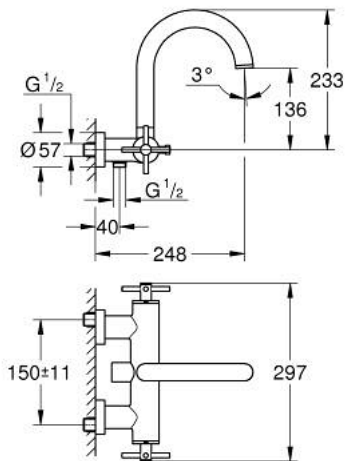

### PRODUCT DESCRIPTION

- Colour: chrome
- wall mounted
- ceramic headparts 1/2", 90°
- GROHE LongLife finish
- automatic diverter: bath/shower
- tubular spout
- with stop limiter
- mousseur
- integrated non-return valves in the shower outlet 1/2"
- covered S-unions
- protected against backflow
- without shower set
- with cross handles
- Two different sets of caps included. One set with "H" and "C" marking, one set without marking.

### SPARE PARTS, oktober 2021 – now

- 1: Pair of handles (Spare part-nr. 48406000)
- 2: Ceramic headpart 1/2" (Spare part-nr. 45883000)
- 2.1: O-ring  $\varnothing$  18.2 x  $\varnothing$  1.7 (Spare part-nr. 0392400M)
- 3: Non-return valve (Spare part-nr. 08565000)
- 4: Diverter (Spare part-nr. 48407000)
- 5: Diverter knob (Spare part-nr. 64989000)
- 6: Mousseur (Spare part-nr. 13926000)
- 7: Ceramic headpart 1/2" (Spare part-nr. 45882000)
- 7.1: O-ring  $\varnothing$  18.2 x  $\varnothing$  1.7 (Spare part-nr. 0392400M)