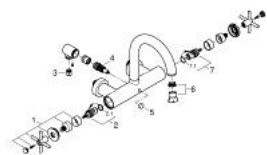

25 268 AL0 ATRIO BATH MIXER 1/2"

PRODUCT DESCRIPTION

- Colour: brushed hard graphite
- wall mounted
- ceramic headparts 1/2", 90°
- GROHE LongLife finish
- automatic diverter: bath/shower
- tubular spout
- with stop limiter
- mousseur
- integrated non-return valves in the shower outlet 1/2"
- covered S-unions
- protected against backflow
- without shower set
- with cross handles
- Two different sets of caps included. One set with "H" and "C" marking, one set without marking.

25 268 AL0 ATRIO BATH MIXER 1/2"

SPARE PARTS, oktober 2021 – now

- 1: Pair of handles (Spare part-nr. 48406AL0)
- 2: Ceramic headpart 1/2" (Spare part-nr. 45883000)
- 2.1: O-ring \varnothing 18.2 x \varnothing 1.7 (Spare part-nr. 0392400M)
- 3: Non-return valve (Spare part-nr. 08565000)
- 4: Diverter (Spare part-nr. 48407AL0)
- 5: Diverter knob (Spare part-nr. 64989AL0)
- 6: Mousseur (Spare part-nr. 13926000)
- 7: Ceramic headpart 1/2" (Spare part-nr. 45882000)
- 7.1: O-ring \varnothing 18.2 x \varnothing 1.7 (Spare part-nr. 0392400M)