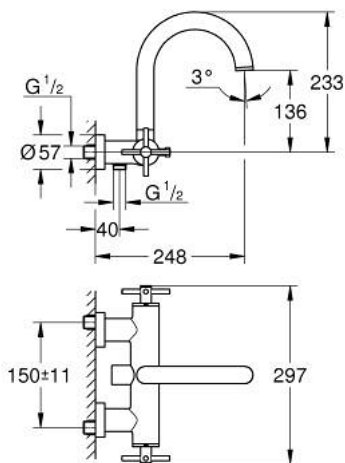

25 268 AL0 ATRIO BATH MIXER 1/2"

PRODUCT DESCRIPTION

- Colour: brushed hard graphite
- wall mounted
- ceramic headparts 1/2", 90°
- GROHE LongLife finish
- automatic diverter: bath/shower
- tubular spout
- with stop limiter
- mousseur
- integrated non-return valves in the shower outlet 1/2"
- covered S-unions
- protected against backflow
- without shower set
- with cross handles
- Two different sets of caps included. One set with "H" and "C" marking, one set without marking.

25 268 AL0 ATRIO BATH MIXER 1/2"

SPARE PARTS, oktober 2021 – now

- 1: Pair of handles (Spare part-nr. 48406AL0)
- 2: Ceramic headpart 1/2" (Spare part-nr. 45883000)
- 2.1: O-ring \varnothing 18.2 x \varnothing 1.7 (Spare part-nr. 0392400M)
- 3: Non-return valve (Spare part-nr. 08565000)
- 4: Diverter (Spare part-nr. 48407AL0)
- 5: Diverter knob (Spare part-nr. 64989AL0)
- 6: Mousseur (Spare part-nr. 13926000)
- 7: Ceramic headpart 1/2" (Spare part-nr. 45882000)
- 7.1: O-ring \varnothing 18.2 x \varnothing 1.7 (Spare part-nr. 0392400M)