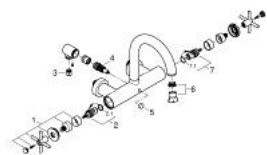

25 268 DA0 ATRIO BATH MIXER 1/2"

PRODUCT DESCRIPTION

- Colour: warm sunset
- wall mounted
- ceramic headparts 1/2", 90°
- GROHE LongLife finish
- automatic diverter: bath/shower
- tubular spout
- with stop limiter
- mousseur
- integrated non-return valves in the shower outlet 1/2"
- covered S-unions
- protected against backflow
- without shower set
- with cross handles
- Two different sets of caps included. One set with "H" and "C" marking, one set without marking.

25 268 DA0 ATRIO BATH MIXER 1/2"

SPARE PARTS, oktober 2021 – now

- 1: Pair of handles (Spare part-nr. 48406DA0)
- 2: Ceramic headpart 1/2" (Spare part-nr. 45883000)
- 2.1: O-ring \varnothing 18.2 x \varnothing 1.7 (Spare part-nr. 0392400M)
- 3: Non-return valve (Spare part-nr. 08565000)
- 4: Diverter (Spare part-nr. 48407DA0)
- 5: Diverter knob (Spare part-nr. 64989DA0)
- 6: Mousseur (Spare part-nr. 13926000)
- 7: Ceramic headpart 1/2" (Spare part-nr. 45882000)
- 7.1: O-ring \varnothing 18.2 x \varnothing 1.7 (Spare part-nr. 0392400M)