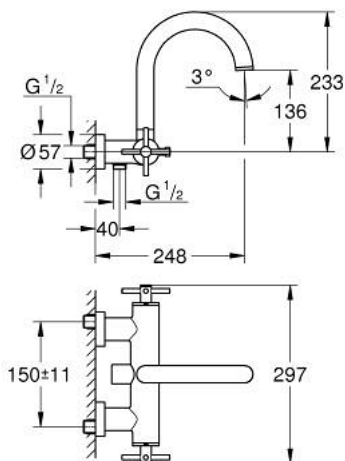

25 268 DA0 ATRIO BATH MIXER 1/2"

PRODUCT DESCRIPTION

- Colour: warm sunset
- wall mounted
- ceramic headparts 1/2", 90°
- GROHE LongLife finish
- automatic diverter: bath/shower
- tubular spout
- with stop limiter
- mousseur
- integrated non-return valves in the shower outlet 1/2"
- covered S-unions
- protected against backflow
- without shower set
- with cross handles
- Two different sets of caps included. One set with "H" and "C" marking, one set without marking.

25 268 DA0 ATRIO BATH MIXER 1/2"

SPARE PARTS, oktober 2021 – now

- 1: Pair of handles (Spare part-nr. 48406DA0)
- 2: Ceramic headpart 1/2" (Spare part-nr. 45883000)
- 2.1: O-ring \varnothing 18.2 x \varnothing 1.7 (Spare part-nr. 0392400M)
- 3: Non-return valve (Spare part-nr. 08565000)
- 4: Diverter (Spare part-nr. 48407DA0)
- 5: Diverter knob (Spare part-nr. 64989DA0)
- 6: Mousseur (Spare part-nr. 13926000)
- 7: Ceramic headpart 1/2" (Spare part-nr. 45882000)
- 7.1: O-ring \varnothing 18.2 x \varnothing 1.7 (Spare part-nr. 0392400M)