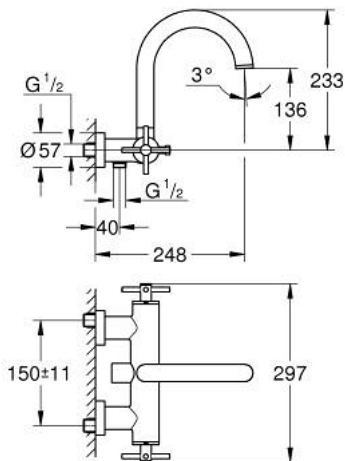

25 268 DC0 ATRIO BATH MIXER 1/2"

PRODUCT DESCRIPTION

- Colour: supersteel
- wall mounted
- ceramic headparts 1/2", 90°
- GROHE LongLife finish
- automatic diverter: bath/shower
- tubular spout
- with stop limiter
- mousseur
- integrated non-return valves in the shower outlet 1/2"
- covered S-unions
- protected against backflow
- without shower set
- with cross handles
- Two different sets of caps included. One set with "H" and "C" marking, one set without marking.

25 268 DC0 ATRIO BATH MIXER 1/2"

SPARE PARTS, oktober 2021 – now

- 1: Pair of handles (Spare part-nr. 48406DC0)
- 2: Ceramic headpart 1/2" (Spare part-nr. 45883000)
- 2.1: O-ring \varnothing 18.2 x \varnothing 1.7 (Spare part-nr. 0392400M)
- 3: Non-return valve (Spare part-nr. 08565000)
- 4: Diverter (Spare part-nr. 48407DC0)
- 5: Diverter knob (Spare part-nr. 64989DC0)
- 6: Mousseur (Spare part-nr. 13926000)
- 7: Ceramic headpart 1/2" (Spare part-nr. 45882000)
- 7.1: O-ring \varnothing 18.2 x \varnothing 1.7 (Spare part-nr. 0392400M)