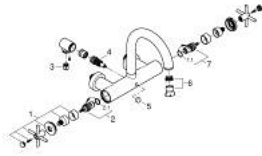

25 268 DC0 ATRIO BATH MIXER 1/2"

PRODUCT DESCRIPTION

- Colour: supersteel
- wall mounted
- ceramic headparts 1/2", 90°
- GROHE LongLife finish
- automatic diverter: bath/shower
- tubular spout
- with stop limiter
- mousseur
- integrated non-return valves in the shower outlet 1/2"
- covered S-unions
- protected against backflow
- without shower set
- with cross handles
- Two different sets of caps included. One set with "H" and "C" marking, one set without marking.

25 268 DC0 ATRIO BATH MIXER 1/2"

SPARE PARTS, oktober 2021 – now

- 1: Pair of handles (Spare part-nr. 48406DC0)
- 2: Ceramic headpart 1/2" (Spare part-nr. 45883000)
- 2.1: O-ring \varnothing 18.2 x \varnothing 1.7 (Spare part-nr. 0392400M)
- 3: Non-return valve (Spare part-nr. 08565000)
- 4: Diverter (Spare part-nr. 48407DC0)
- 5: Diverter knob (Spare part-nr. 64989DC0)
- 6: Mousseur (Spare part-nr. 13926000)
- 7: Ceramic headpart 1/2" (Spare part-nr. 45882000)
- 7.1: O-ring \varnothing 18.2 x \varnothing 1.7 (Spare part-nr. 0392400M)