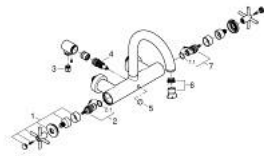

25 268 DL0 ATRIO BATH MIXER 1/2"

PRODUCT DESCRIPTION

- Colour: brushed warm sunset
- wall mounted
- ceramic headparts 1/2", 90°
- GROHE LongLife finish
- automatic diverter: bath/shower
- tubular spout
- with stop limiter
- mousseur
- integrated non-return valves in the shower outlet 1/2"
- covered S-unions
- protected against backflow
- without shower set
- with cross handles
- Two different sets of caps included. One set with "H" and "C" marking, one set without marking.

25 268 DL0 ATRIO BATH MIXER 1/2"

SPARE PARTS, november 2022 – now

- 1: Pair of handles (Spare part-nr. 48406DL0)
- 2: Ceramic headpart 1/2" (Spare part-nr. 45883000)
- 2.1: O-ring \varnothing 18.2 x \varnothing 1.7 (Spare part-nr. 0392400M)
- 3: Non-return valve (Spare part-nr. 08565000)
- 4: Diverter (Spare part-nr. 48407DL0)
- 5: Diverter knob (Spare part-nr. 64989DL0)
- 6: Mousseur (Spare part-nr. 13926000)
- 7: Ceramic headpart 1/2" (Spare part-nr. 45882000)
- 7.1: O-ring \varnothing 18.2 x \varnothing 1.7 (Spare part-nr. 0392400M)