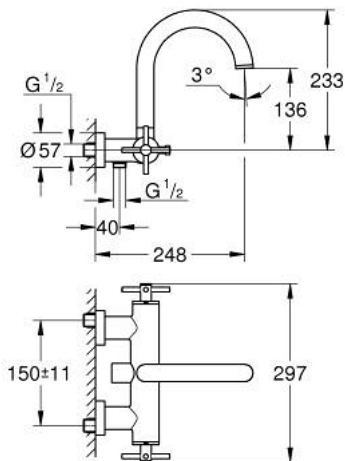

25 268 DL0 ATRIO BATH MIXER 1/2"

PRODUCT DESCRIPTION

- Colour: brushed warm sunset
- wall mounted
- ceramic headparts 1/2", 90°
- GROHE LongLife finish
- automatic diverter: bath/shower
- tubular spout
- with stop limiter
- mousseur
- integrated non-return valves in the shower outlet 1/2"
- covered S-unions
- protected against backflow
- without shower set
- with cross handles
- Two different sets of caps included. One set with "H" and "C" marking, one set without marking.

25 268 DL0 ATRIO BATH MIXER 1/2"

SPARE PARTS, november 2022 – now

- 1: Pair of handles (Spare part-nr. 48406DL0)
- 2: Ceramic headpart 1/2" (Spare part-nr. 45883000)
- 2.1: O-ring \varnothing 18.2 x \varnothing 1.7 (Spare part-nr. 0392400M)
- 3: Non-return valve (Spare part-nr. 08565000)
- 4: Diverter (Spare part-nr. 48407DL0)
- 5: Diverter knob (Spare part-nr. 64989DL0)
- 6: Mousseur (Spare part-nr. 13926000)
- 7: Ceramic headpart 1/2" (Spare part-nr. 45882000)
- 7.1: O-ring \varnothing 18.2 x \varnothing 1.7 (Spare part-nr. 0392400M)