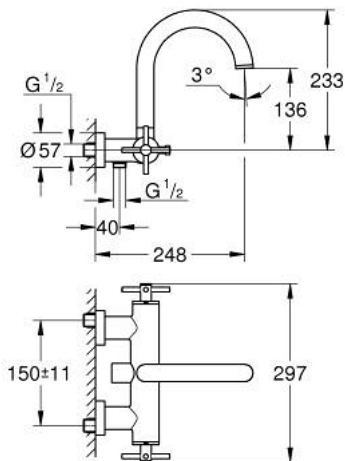

25 268 GN0 ATRIO BATH MIXER 1/2"

PRODUCT DESCRIPTION

- Colour: brushed cool sunrise
- wall mounted
- ceramic headparts 1/2", 90°
- GROHE LongLife finish
- automatic diverter: bath/shower
- tubular spout
- with stop limiter
- mousseur
- integrated non-return valves in the shower outlet 1/2"
- covered S-unions
- protected against backflow
- without shower set
- with cross handles
- Two different sets of caps included. One set with "H" and "C" marking, one set without marking.

25 268 GN0 ATRIO BATH MIXER 1/2"

SPARE PARTS, november 2022 – now

- 1: Pair of handles (Spare part-nr. 48406GN0)
- 2: Ceramic headpart 1/2" (Spare part-nr. 45883000)
- 2.1: O-ring Ø 18.2 x Ø 1.7 (Spare part-nr. 0392400M)
- 3: Non-return valve (Spare part-nr. 08565000)
- 4: Diverter (Spare part-nr. 48407GN0)
- 5: Diverter knob (Spare part-nr. 64989GN0)
- 6: Mousseur (Spare part-nr. 13926000)
- 7: Ceramic headpart 1/2" (Spare part-nr. 45882000)
- 7.1: O-ring Ø 18.2 x Ø 1.7 (Spare part-nr. 0392400M)