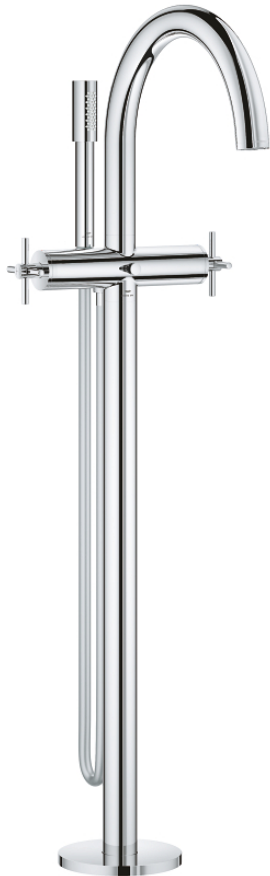

## 25 272 000 ATRIO BATH MIXER 1/2"

### PRODUCT DESCRIPTION

- Colour: chrome
- floor-mounted installation with high pillar unions (765 mm)
- for use with rough-in set 45 984 001
- ceramic headparts 1/2", 90°
- GROHE LongLife finish
- automatic diverter: bath/shower
- spout with mousseur
- projection 301 mm
- integrated non-return valve in the shower outlet 1/2"
- hand shower Rainshower Aqua Stick (26 866)
- with shower holder
- Silverflex shower hose 1250 mm 1/2" x 1/2" (28 362)
- protected against backflow
- with cross handles
- without roughing-in set 45 984 (please order separately)
- Two different sets of caps included. One set with "H" and "C" marking, one set without marking.

### SPARE PARTS, oktober 2021 – now

- 1: Pair of handles (Spare part-nr. 48406000)
- 2: Ceramic headpart 1/2" (Spare part-nr. 45883000)
- 2.1: O-ring Ø 18.2 x Ø 1.7 (Spare part-nr. 0392400M)
- 3: Mounting set (Spare part-nr. 1013410000)
- 4: Diverter knob (Spare part-nr. 64989000)
- 5: Spout (Spare part-nr. 1013200000)
- 5.1: Mousseur (Spare part-nr. 13926000)
- 6: Ceramic headpart 1/2" (Spare part-nr. 45882000)
- 6.1: O-ring Ø 18.2 x Ø 1.7 (Spare part-nr. 0392400M)
- 7: Diverter (Spare part-nr. 48407000)
- 8: Hand shower holder (Spare part-nr. 1013210000)
- 8.1: Non-return valve (Spare part-nr. 08565000)
- 9: Dirt strainer (Spare part-nr. 0700200M)