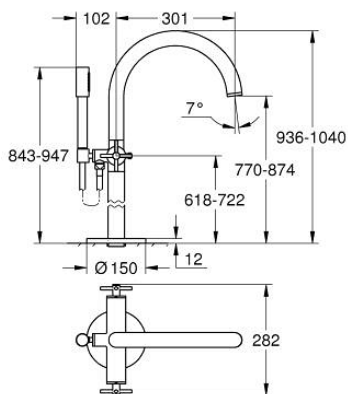

## 25 272 000 ATRIO BATH MIXER 1/2"

### PRODUCT DESCRIPTION

- Colour: chrome
- floor-mounted installation with high pillar unions (765 mm)
- for use with rough-in set 45 984 001
- ceramic headparts 1/2", 90°
- GROHE LongLife finish
- automatic diverter: bath/shower
- spout with mousseur
- projection 301 mm
- integrated non-return valve in the shower outlet 1/2"
- hand shower Rainshower Aqua Stick (26 866)
- with shower holder
- Silverflex shower hose 1250 mm 1/2" x 1/2" (28 362)
- protected against backflow
- with cross handles
- without roughing-in set 45 984 (please order separately)
- Two different sets of caps included. One set with "H" and "C" marking, one set without marking.

### SPARE PARTS, oktober 2021 – now

- 1: Pair of handles (Spare part-nr. 48406000)
- 2: Ceramic headpart 1/2" (Spare part-nr. 45883000)
- 2.1: O-ring Ø 18.2 x Ø 1.7 (Spare part-nr. 0392400M)
- 3: Mounting set (Spare part-nr. 1013410000)
- 4: Diverter knob (Spare part-nr. 64989000)
- 5: Spout (Spare part-nr. 1013200000)
- 5.1: Mousseur (Spare part-nr. 13926000)
- 6: Ceramic headpart 1/2" (Spare part-nr. 45882000)
- 6.1: O-ring Ø 18.2 x Ø 1.7 (Spare part-nr. 0392400M)
- 7: Diverter (Spare part-nr. 48407000)
- 8: Hand shower holder (Spare part-nr. 1013210000)
- 8.1: Non-return valve (Spare part-nr. 08565000)
- 9: Dirt strainer (Spare part-nr. 0700200M)