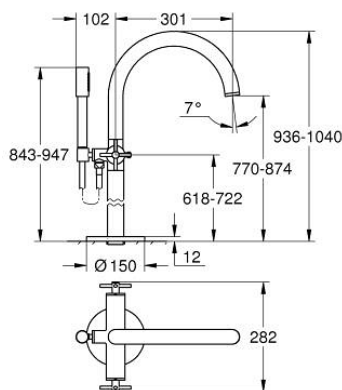

## 25 272 GN0 ATRIO BATH MIXER 1/2"

### PRODUCT DESCRIPTION

- Colour: brushed cool sunrise
- floor-mounted installation with high pillar unions (765 mm)
- for use with rough-in set 45 984 001
- ceramic headparts 1/2", 90°
- GROHE LongLife finish
- automatic diverter: bath/shower
- spout with mousseur
- projection 301 mm
- integrated non-return valve in the shower outlet 1/2"
- hand shower Rainshower Aqua Stick (26 866)
- with shower holder
- Silverflex shower hose 1250 mm 1/2" x 1/2" (28 362)
- protected against backflow
- with cross handles
- without roughing-in set 45 984 (please order separately)
- Two different sets of caps included. One set with "H" and "C" marking, one set without marking.

### SPARE PARTS, november 2022 – now

- 1: Pair of handles (Spare part-nr. 48406GN0)
- 2: Ceramic headpart 1/2" (Spare part-nr. 45883000)
- 2.1: O-ring Ø 18.2 x Ø 1.7 (Spare part-nr. 0392400M)
- 3: Mounting set (Spare part-nr. 101341GN00)
- 4: Diverter knob (Spare part-nr. 64989GN0)
- 5: Spout (Spare part-nr. 101320GN00)
- 5.1: Mousseur (Spare part-nr. 13926000)
- 6: Ceramic headpart 1/2" (Spare part-nr. 45882000)
- 6.1: O-ring Ø 18.2 x Ø 1.7 (Spare part-nr. 0392400M)
- 7: Diverter (Spare part-nr. 48407GN0)
- 8: Hand shower holder (Spare part-nr. 101321GN00)
- 8.1: Non-return valve (Spare part-nr. 08565000)
- 9: Dirt strainer (Spare part-nr. 0700200M)