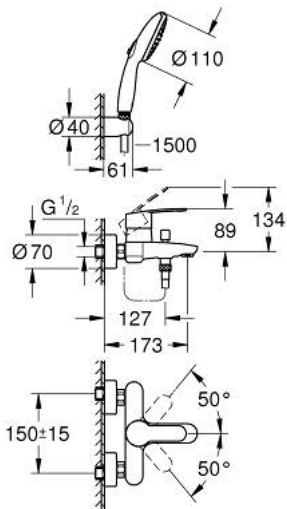

25 275 002 **EUROSTYLE COSMOPOLITAN SINGLE-LEVER BATH MIXER 1/2"**

PRODUCT DESCRIPTION

- Colour: chrome
- wall mounted
- metal lever
- GROHE SilkMove 46 mm ceramic cartridge
- GROHE LongLife finish
- adjustable flow rate limiter
- automatic diverter: bath/shower
- mousseur
- integrated non-return valve in the shower outlet 1/2"
- S-unions
- protected against backflow
- optional temperature limiter ref. no. 46 308
- with shower set 2 sprays (Rain, Jet)
- consisting of:
 - hand shower Tempesta 110 (27 597)
 - maximum flow rate (at 3 bar): 13.5 l/min
 - GROHE SmartSwitch - easily rotate the dial to enjoy your preferred spray option
 - wall shower holder Tempesta, non-adjustable (28 605)
 - Relaxaflex hose 1500 mm 1/2" x 1/2" (28 151)

25 275 002 EUROSTYLE COSMOPOLITAN SINGLE-LEVER BATH MIXER 1/2"

SPARE PARTS, november 2021 – now

- 1: Lever (Spare part-nr. 46752000)
 - 2: Cap (Spare part-nr. 46427000)
 - 3: Cartridge (Spare part-nr. 46048000)
 - 4: Diverter knob (Spare part-nr. 64309000)
 - 5: Diverter (Spare part-nr. 65655000)
 - 6: Non-return valve (Spare part-nr. 08565000)
 - 7: Mousseur (Spare part-nr. 13941000)
 - 8: Screw connection 1/2" (Spare part-nr. 45044000)
 - 9: S-union (Spare part-nr. 12662000)
 - 10: Dirt strainer (Spare part-nr. 0700200M)
 - 11: Temperature limiter (Spare part-nr. 46308000)*
 - 12: Extension 3/4", 20 mm (Spare part-nr. 0713000M)*
 - 13: Special spanner (Spare part-nr. 19377000)*
- * Optional accessories