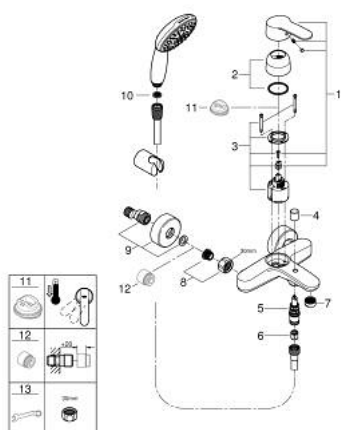

25 275 002 **EUROSTYLE COSMOPOLITAN SINGLE-LEVER BATH MIXER 1/2"**

PRODUCT DESCRIPTION

- Colour: chrome
- wall mounted
- metal lever
- GROHE SilkMove 46 mm ceramic cartridge
- GROHE LongLife finish
- adjustable flow rate limiter
- automatic diverter: bath/shower
- mousseur
- integrated non-return valve in the shower outlet 1/2"
- S-unions
- protected against backflow
- optional temperature limiter ref. no. 46 308
- with shower set 2 sprays (Rain, Jet)
- consisting of:
 - hand shower Tempesta 110 (27 597)
 - maximum flow rate (at 3 bar): 13.5 l/min
 - GROHE SmartSwitch - easily rotate the dial to enjoy your preferred spray option
 - wall shower holder Tempesta, non-adjustable (28 605)
 - Relaxaflex hose 1500 mm 1/2" x 1/2" (28 151)

25 275 002 EUROSTYLE COSMOPOLITAN SINGLE-LEVER BATH MIXER 1/2"

SPARE PARTS, november 2021 – now

- 1: Lever (Spare part-nr. 46752000)
 - 2: Cap (Spare part-nr. 46427000)
 - 3: Cartridge (Spare part-nr. 46048000)
 - 4: Diverter knob (Spare part-nr. 64309000)
 - 5: Diverter (Spare part-nr. 65655000)
 - 6: Non-return valve (Spare part-nr. 08565000)
 - 7: Mousseur (Spare part-nr. 13941000)
 - 8: Screw connection 1/2" (Spare part-nr. 45044000)
 - 9: S-union (Spare part-nr. 12662000)
 - 10: Dirt strainer (Spare part-nr. 0700200M)
 - 11: Temperature limiter (Spare part-nr. 46308000)*
 - 12: Extension 3/4", 20 mm (Spare part-nr. 0713000M)*
 - 13: Special spanner (Spare part-nr. 19377000)*
- * Optional accessories