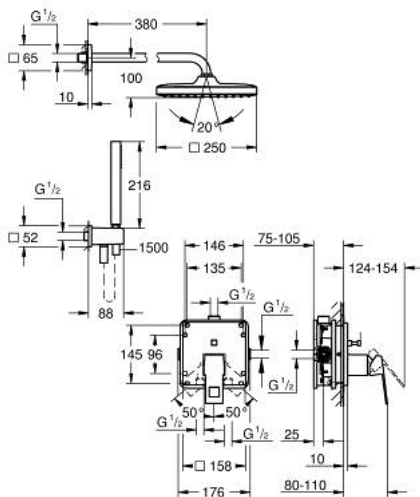

25 289 000 EUROCUBE CONCEALED SHOWER SYSTEM WITH TEMPESTA 250 CUBE

PRODUCT DESCRIPTION

- Colour: chrome
- consisting of:
 - concealed single-lever mixer with 2-way diverter (24 062)
 - GROHE Rapido SmartBox universal rough-in box, 1/2" (35 604)
 - Tempesta 250 Cube head shower set 9.5 l/min (26 687) including horizontal shower arm 380 mm
 - Euphoria Cube Stick hand shower 1 spray (27 698)
 - shower outlet elbow 1/2" with wall shower holder (26 370)
 - Rotaflex TwistStop shower hose 1500 mm 1/2" x 1/2" (28 409)
 - optional flow regulator 9.5 l/min included for hand shower

25 289 000 EUROCUBE CONCEALED SHOWER SYSTEM WITH TEMPESTA 250 CUBE

SPARE PARTS, julij 2022 – now

- 1: Fibre seal Ø 18,5 x Ø 12 x 2 (Spare part-nr. 0138900M)
- 2: Dirt strainer (Spare part-nr. 48007000)
- 3: Escutcheon (Spare part-nr. 48118000)