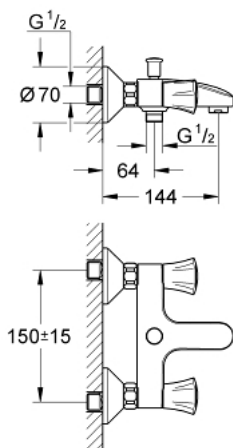

25 450 001 **COSTA L BATH MIXER 1/2"**

PRODUCT DESCRIPTION

- Colour: chrome
- wall mounted
- metal handles
- heat insulated
- screwable
- GROHE Long-Life headpart
- automatic diverter: bath/shower
- mousseur
- S-unions
- GROHE LongLife finish

25 450 001 **COSTA L BATH MIXER 1/2"**

SPARE PARTS, junij 2007 – now

- 1: Handle (Spare part-nr. 45994000)
- 1.1: Snap insert (Spare part-nr. 0538600M)
- 2: Headpart 1/2" (Spare part-nr. 07146000)
- 2.1: Sealing washer $\varnothing 6 \times \varnothing 2$ (Spare part-nr. 0128300M)
- 2.2: O-ring $\varnothing 18.2 \times \varnothing 1.7$ (Spare part-nr. 0392400M)
- 2.3: Seal (Spare part-nr. 0529100M)
- 3: Screw connection 1/2" (Spare part-nr. 45044000)
- 4: S-union (Spare part-nr. 12075000)
- 4.1: Seal (Spare part-nr. 0138600M)
- 4.2: Escutcheon (Spare part-nr. 0221000M)
- 5: Diverter knob (Spare part-nr. 65648000)
- 6: Diverter (Spare part-nr. 65655000)
- 7: Non-return valve (Spare part-nr. 08565000)
- 8: Mousseur (Spare part-nr. 13927000)
- 8: Mousseur (Spare part-nr. 13952000)
- 9: Extension 3/4", 20 mm (Spare part-nr. 0713000M)*
- 10: Screw for Costa/Avina products (Spare part-nr. 48013000)*
- 11: Special spanner (Spare part-nr. 19377000)*