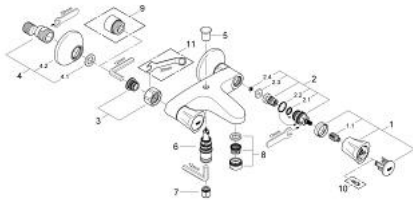

25 450 001 **COSTA L BATH MIXER 1/2"**

PRODUCT DESCRIPTION

- Colour: chrome
- wall mounted
- metal handles
- heat insulated
- screwable
- GROHE Long-Life headpart
- automatic diverter: bath/shower
- mousseur
- S-unions
- GROHE LongLife finish

25 450 001 **COSTA L BATH MIXER 1/2"**

SPARE PARTS, junij 2007 – now

- 1: Handle (Spare part-nr. 45994000)
- 1.1: Snap insert (Spare part-nr. 0538600M)
- 2: Headpart 1/2" (Spare part-nr. 07146000)
- 2.1: Sealing washer $\varnothing 6 \times \varnothing 2$ (Spare part-nr. 0128300M)
- 2.2: O-ring $\varnothing 18.2 \times \varnothing 1.7$ (Spare part-nr. 0392400M)
- 2.3: Seal (Spare part-nr. 0529100M)
- 3: Screw connection 1/2" (Spare part-nr. 45044000)
- 4: S-union (Spare part-nr. 12075000)
- 4.1: Seal (Spare part-nr. 0138600M)
- 4.2: Escutcheon (Spare part-nr. 0221000M)
- 5: Diverter knob (Spare part-nr. 65648000)
- 6: Diverter (Spare part-nr. 65655000)
- 7: Non-return valve (Spare part-nr. 08565000)
- 8: Mousseur (Spare part-nr. 13927000)
- 8: Mousseur (Spare part-nr. 13952000)
- 9: Extension 3/4", 20 mm (Spare part-nr. 0713000M)*
- 10: Screw for Costa/Avina products (Spare part-nr. 48013000)*
- 11: Special spanner (Spare part-nr. 19377000)*