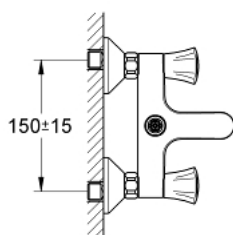

25 452 001 **COSTA L BATH MIXER 1/2"**

**PRODUCT DESCRIPTION**

- Colour: chrome
- wall mounted
- metal handles
- heat insulated
- screwable
- GROHE Long-Life headpart
- shower top outlet 3/4"
- automatic diverter: bath/shower
- mousseur
- S-unions
- GROHE LongLife finish

## 25 452 001 **COSTA L BATH MIXER 1/2"**

### **SPARE PARTS**, november 2010 – now

- 1: Handle (Spare part-nr. 45994000)
- 1.1: Snap insert (Spare part-nr. 0538600M)
- 2: Headpart 1/2" (Spare part-nr. 07146000)
- 2.1: Sealing washer  $\varnothing 6 \times \varnothing 2$  (Spare part-nr. 0128300M)
- 2.2: O-ring  $\varnothing 18.2 \times \varnothing 1.7$  (Spare part-nr. 0392400M)
- 2.3: Seal (Spare part-nr. 0529100M)
- 3: Screw connection 1/2" (Spare part-nr. 45044000)
- 4: S-union (Spare part-nr. 12075000)
- 4.1: Seal (Spare part-nr. 0138600M)
- 4.2: Escutcheon (Spare part-nr. 0221000M)
- 5: Diverter knob (Spare part-nr. 65648000)
- 6: Diverter (Spare part-nr. 65655000)
- 7: Non-return valve (Spare part-nr. 08565000)
- 8: Fibre seal  $\varnothing 18,5 \times \varnothing 12 \times 2$  (Spare part-nr. 0138900M)
- 9: Mousseur (Spare part-nr. 13952000)
- 10: Extension 3/4", 20 mm (Spare part-nr. 0713000M)\*
- 11: Special spanner (Spare part-nr. 19377000)\*
- 12: Screw for Costa/Avina products (Spare part-nr. 48013000)\*