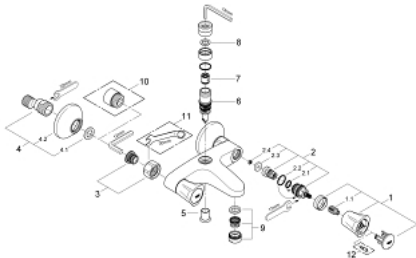

25 452 001 **COSTA L BATH MIXER 1/2"**

**PRODUCT DESCRIPTION**

- Colour: chrome
- wall mounted
- metal handles
- heat insulated
- screwable
- GROHE Long-Life headpart
- shower top outlet 3/4"
- automatic diverter: bath/shower
- mousseur
- S-unions
- GROHE LongLife finish

## 25 452 001 **COSTA L BATH MIXER 1/2"**

### **SPARE PARTS**, november 2010 – now

- 1: Handle (Spare part-nr. 45994000)
- 1.1: Snap insert (Spare part-nr. 0538600M)
- 2: Headpart 1/2" (Spare part-nr. 07146000)
- 2.1: Sealing washer  $\varnothing 6 \times \varnothing 2$  (Spare part-nr. 0128300M)
- 2.2: O-ring  $\varnothing 18.2 \times \varnothing 1.7$  (Spare part-nr. 0392400M)
- 2.3: Seal (Spare part-nr. 0529100M)
- 3: Screw connection 1/2" (Spare part-nr. 45044000)
- 4: S-union (Spare part-nr. 12075000)
- 4.1: Seal (Spare part-nr. 0138600M)
- 4.2: Escutcheon (Spare part-nr. 0221000M)
- 5: Diverter knob (Spare part-nr. 65648000)
- 6: Diverter (Spare part-nr. 65655000)
- 7: Non-return valve (Spare part-nr. 08565000)
- 8: Fibre seal  $\varnothing 18,5 \times \varnothing 12 \times 2$  (Spare part-nr. 0138900M)
- 9: Mousseur (Spare part-nr. 13952000)
- 10: Extension 3/4", 20 mm (Spare part-nr. 0713000M)\*
- 11: Special spanner (Spare part-nr. 19377000)\*
- 12: Screw for Costa/Avina products (Spare part-nr. 48013000)\*