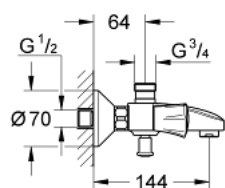

25 452 001 **COSTA L BATH MIXER 1/2"**

**PRODUCT DESCRIPTION**

- Colour: chrome
- wall mounted
- metal handles
- heat insulated
- screwable
- GROHE Long-Life headpart
- shower top outlet 3/4"
- automatic diverter: bath/shower
- mousseur
- S-unions
- GROHE LongLife finish

## 25 452 001 **COSTA L BATH MIXER 1/2"**

### **SPARE PARTS**, november 2010 – now

- 1: Handle (Spare part-nr. 45994000)
- 1.1: Snap insert (Spare part-nr. 0538600M)
- 2: Headpart 1/2" (Spare part-nr. 07146000)
- 2.1: Sealing washer  $\varnothing 6 \times \varnothing 2$  (Spare part-nr. 0128300M)
- 2.2: O-ring  $\varnothing 18.2 \times \varnothing 1.7$  (Spare part-nr. 0392400M)
- 2.3: Seal (Spare part-nr. 0529100M)
- 3: Screw connection 1/2" (Spare part-nr. 45044000)
- 4: S-union (Spare part-nr. 12075000)
- 4.1: Seal (Spare part-nr. 0138600M)
- 4.2: Escutcheon (Spare part-nr. 0221000M)
- 5: Diverter knob (Spare part-nr. 65648000)
- 6: Diverter (Spare part-nr. 65655000)
- 7: Non-return valve (Spare part-nr. 08565000)
- 8: Fibre seal  $\varnothing 18,5 \times \varnothing 12 \times 2$  (Spare part-nr. 0138900M)
- 9: Mousseur (Spare part-nr. 13952000)
- 10: Extension 3/4", 20 mm (Spare part-nr. 0713000M)\*
- 11: Special spanner (Spare part-nr. 19377000)\*
- 12: Screw for Costa/Avina products (Spare part-nr. 48013000)\*